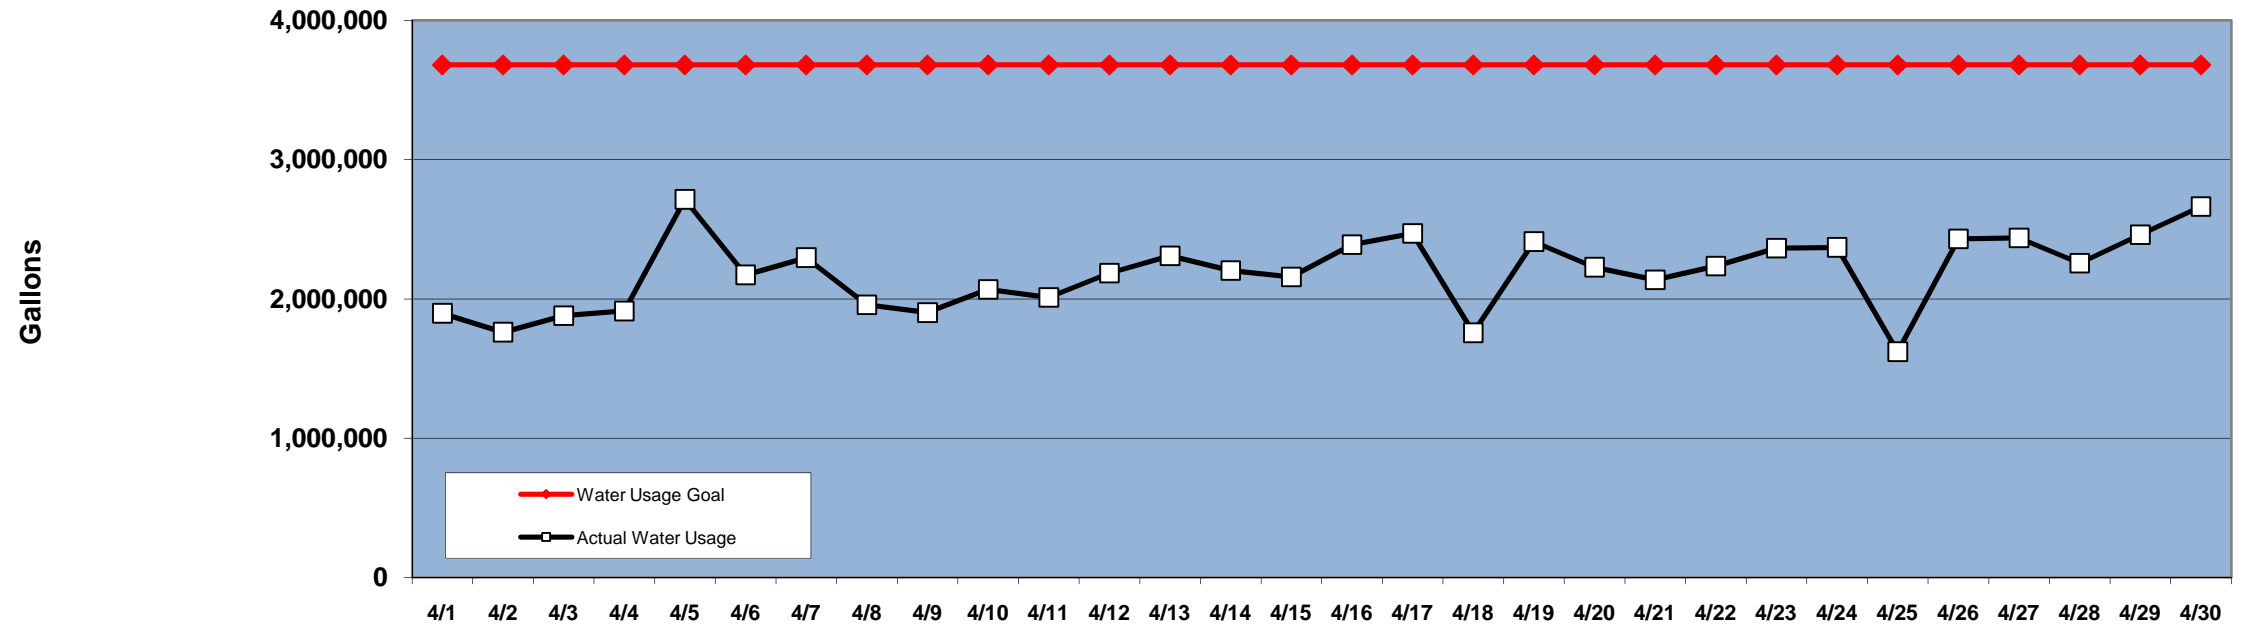

### PINEHURST DAILY WATER USAGE FOR APRIL 2010

(updated 5/3/10 to reflect previous day's totals)

This data is supplied by Moore County Public Utilities. Currently in Stage 1 voluntary water restrictions.