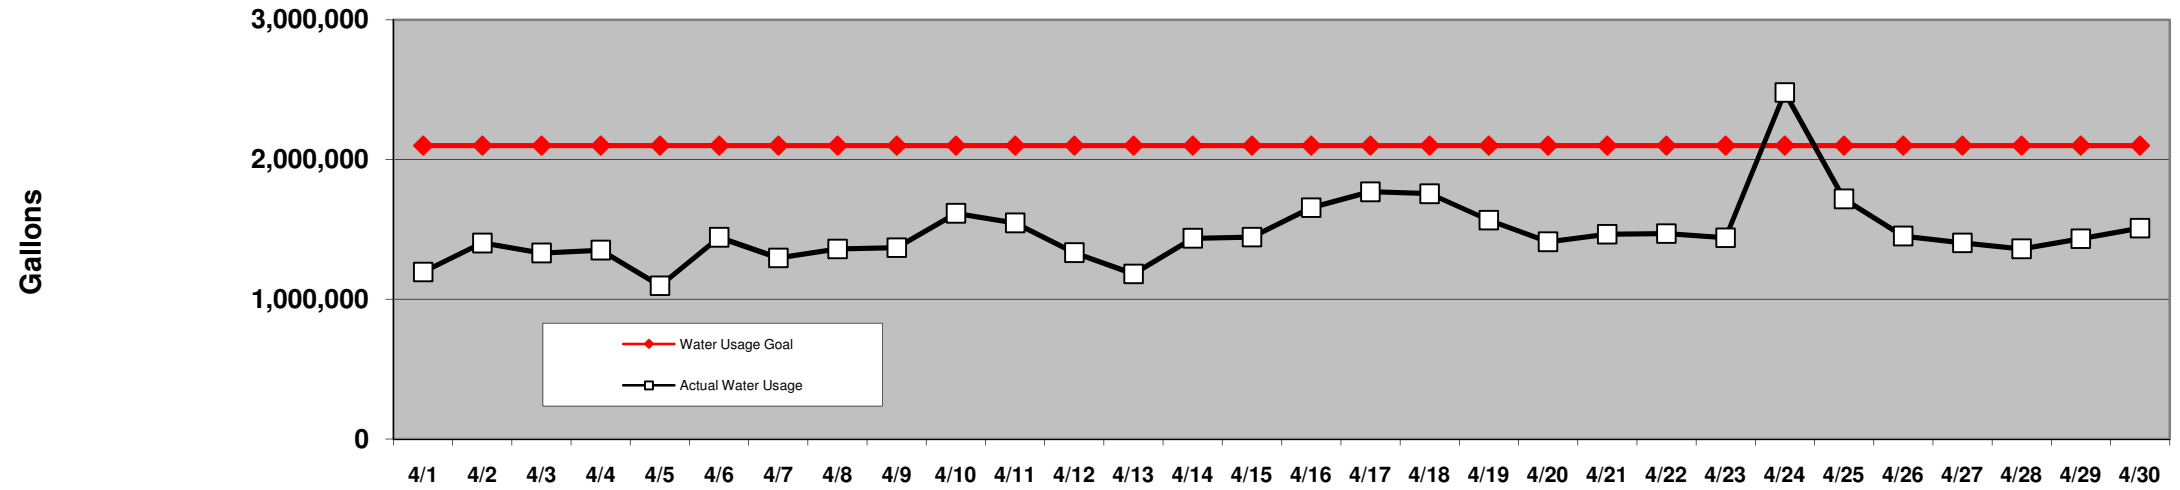

PINEHURST DAILY WATER USAGE FOR APRIL
(updated 5/2/08 to reflect previous days totals)

This data is supplied by Moore County Public Utilities. **STAGE 2 WATER RESTRICTIONS IMPLEMENTED 4/1/08 . Water Main Break 4/24**