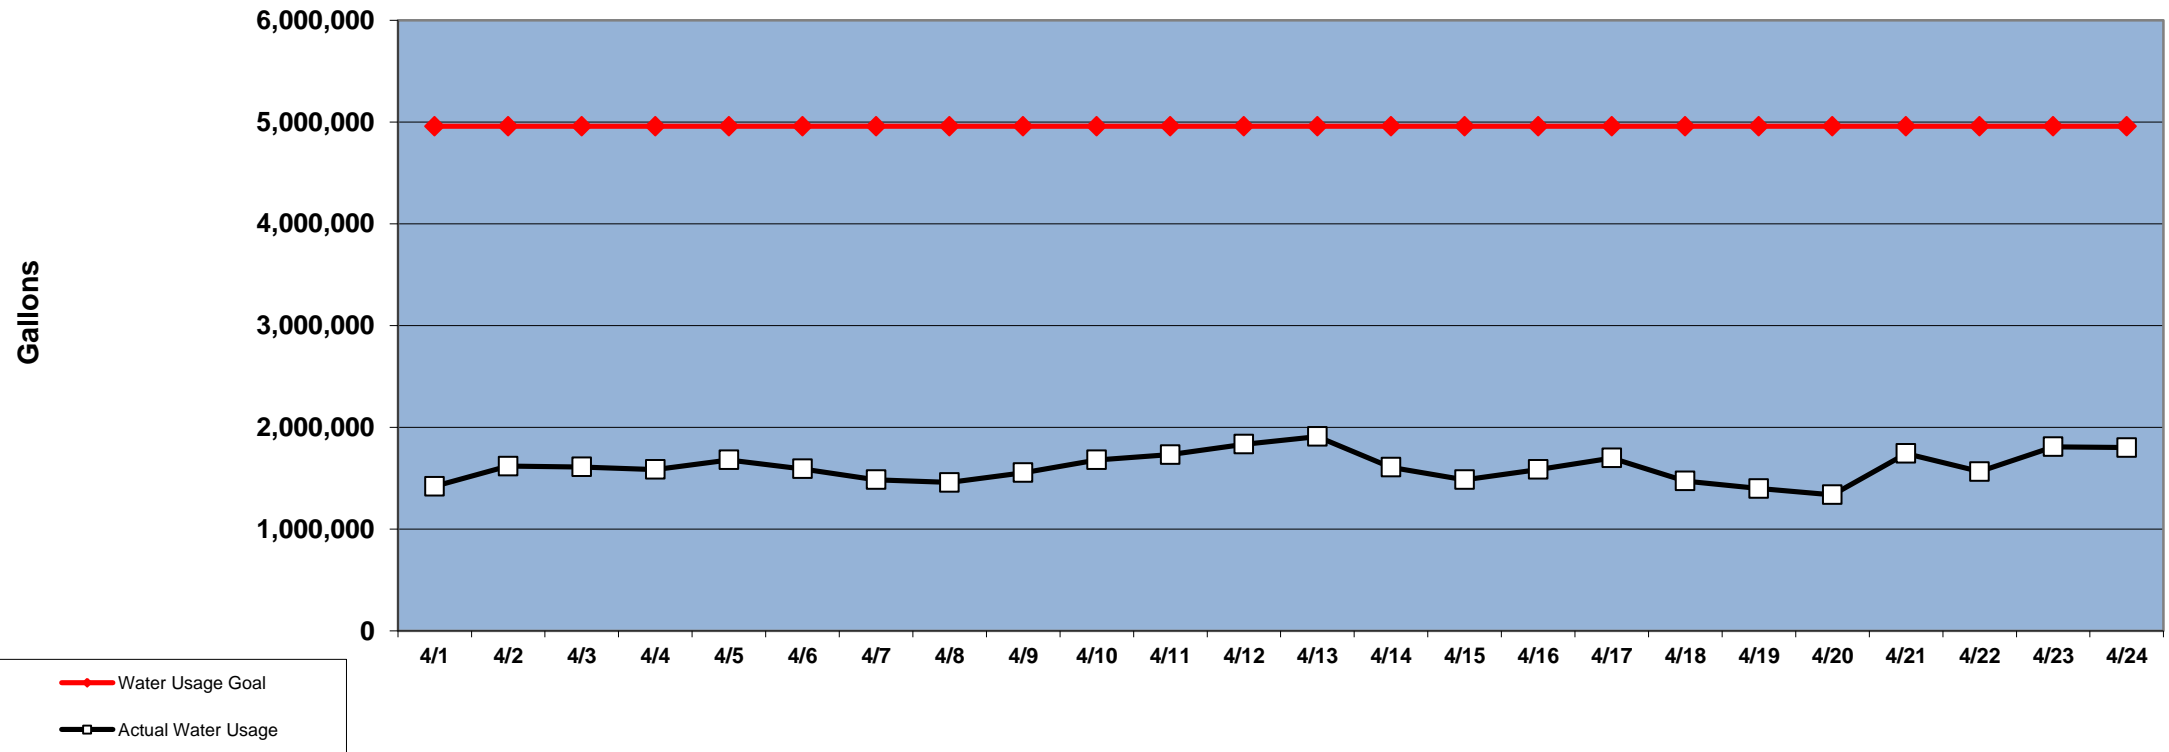

### PINEHURST DAILY WATER USAGE FOR APRIL 2014

(updated 4/28/14 to reflect previous day's totals)

This data is supplied by Moore County Public Utilities. Currently in Stage 1 voluntary water restrictions.