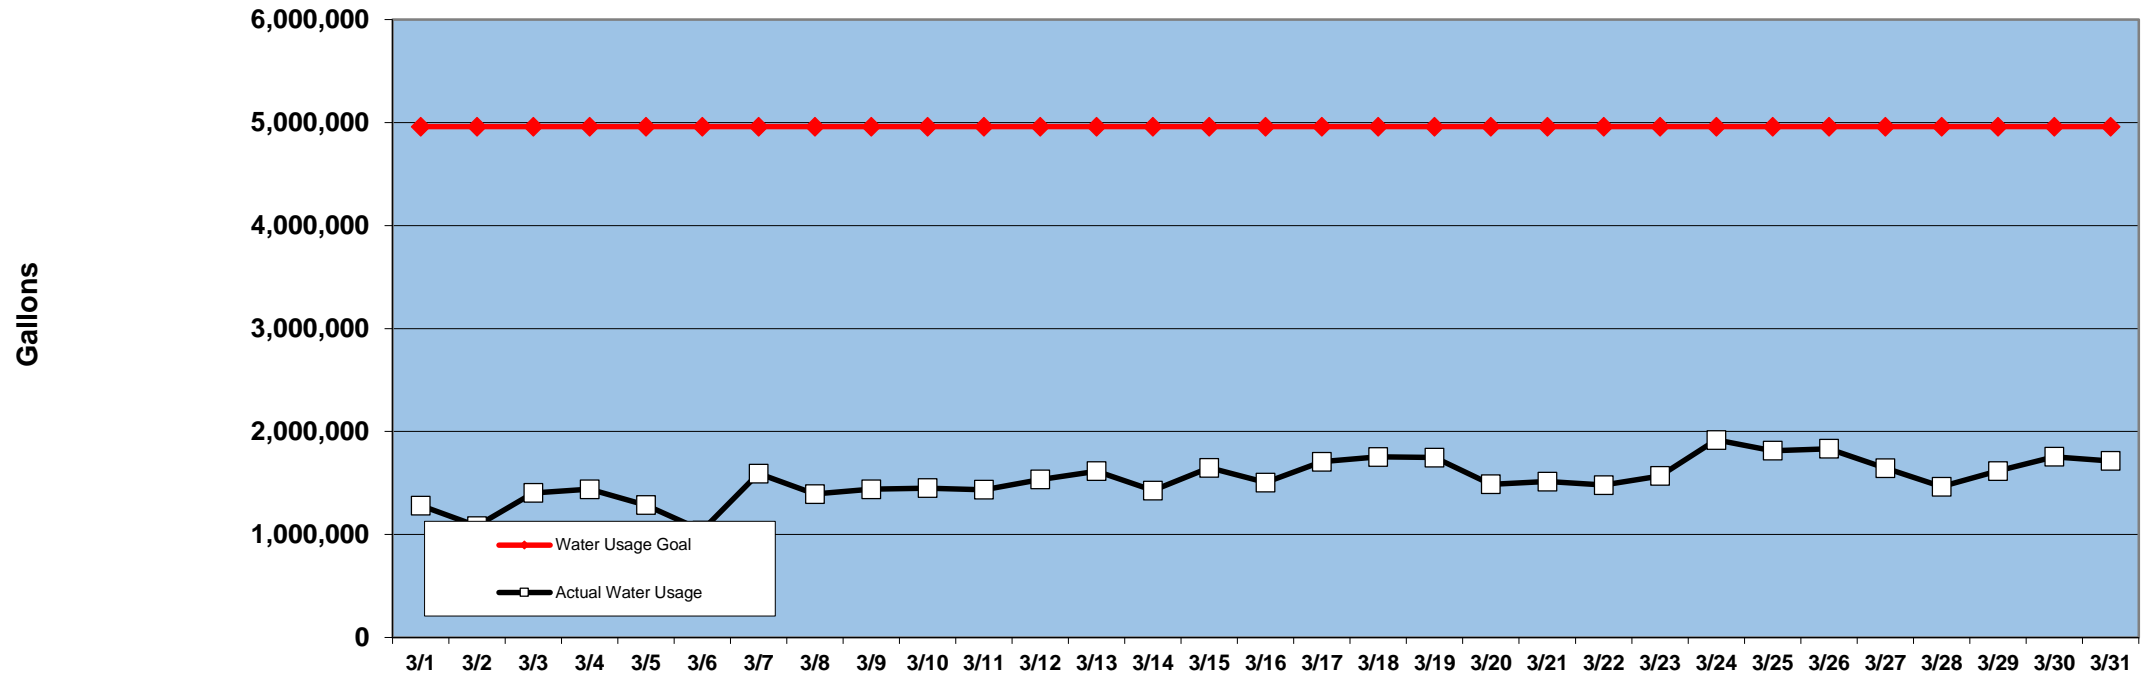

PINEHURST DAILY WATER USAGE FOR MARCH 2016 (updated 4/6/16 to reflect previous day's totals)

This data is supplied by Moore County Public Utilities. Currently in Stage 1 voluntary water restrictions.