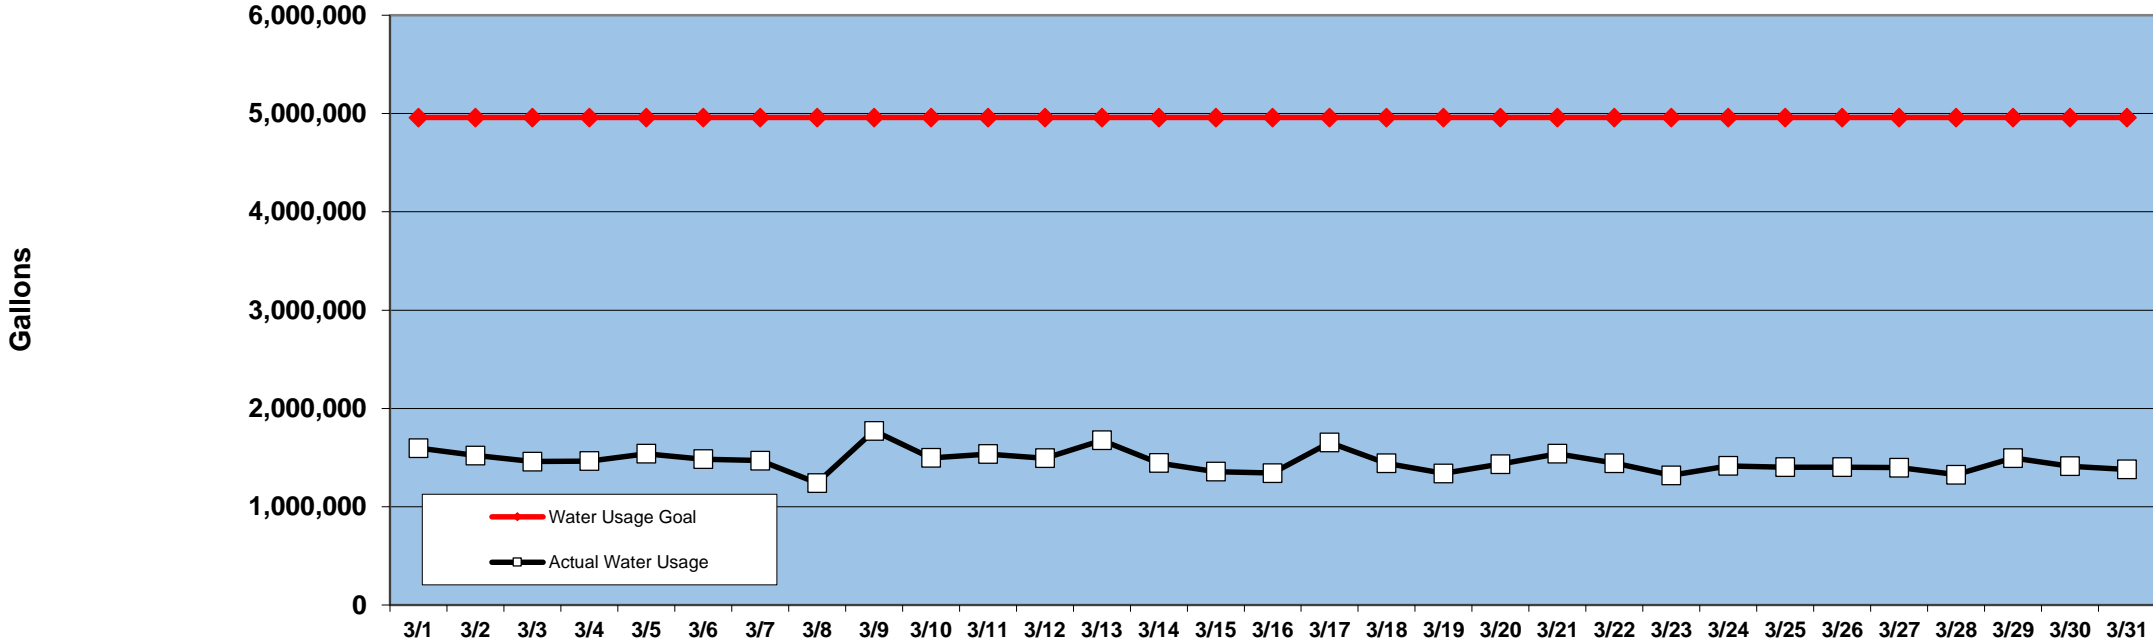

PINEHURST DAILY WATER USAGE FOR MARCH 2015

(updated 4/7/15 to reflect previous day's totals)

This data is supplied by Moore County Public Utilities. Currently in Stage 1 voluntary water restrictions.