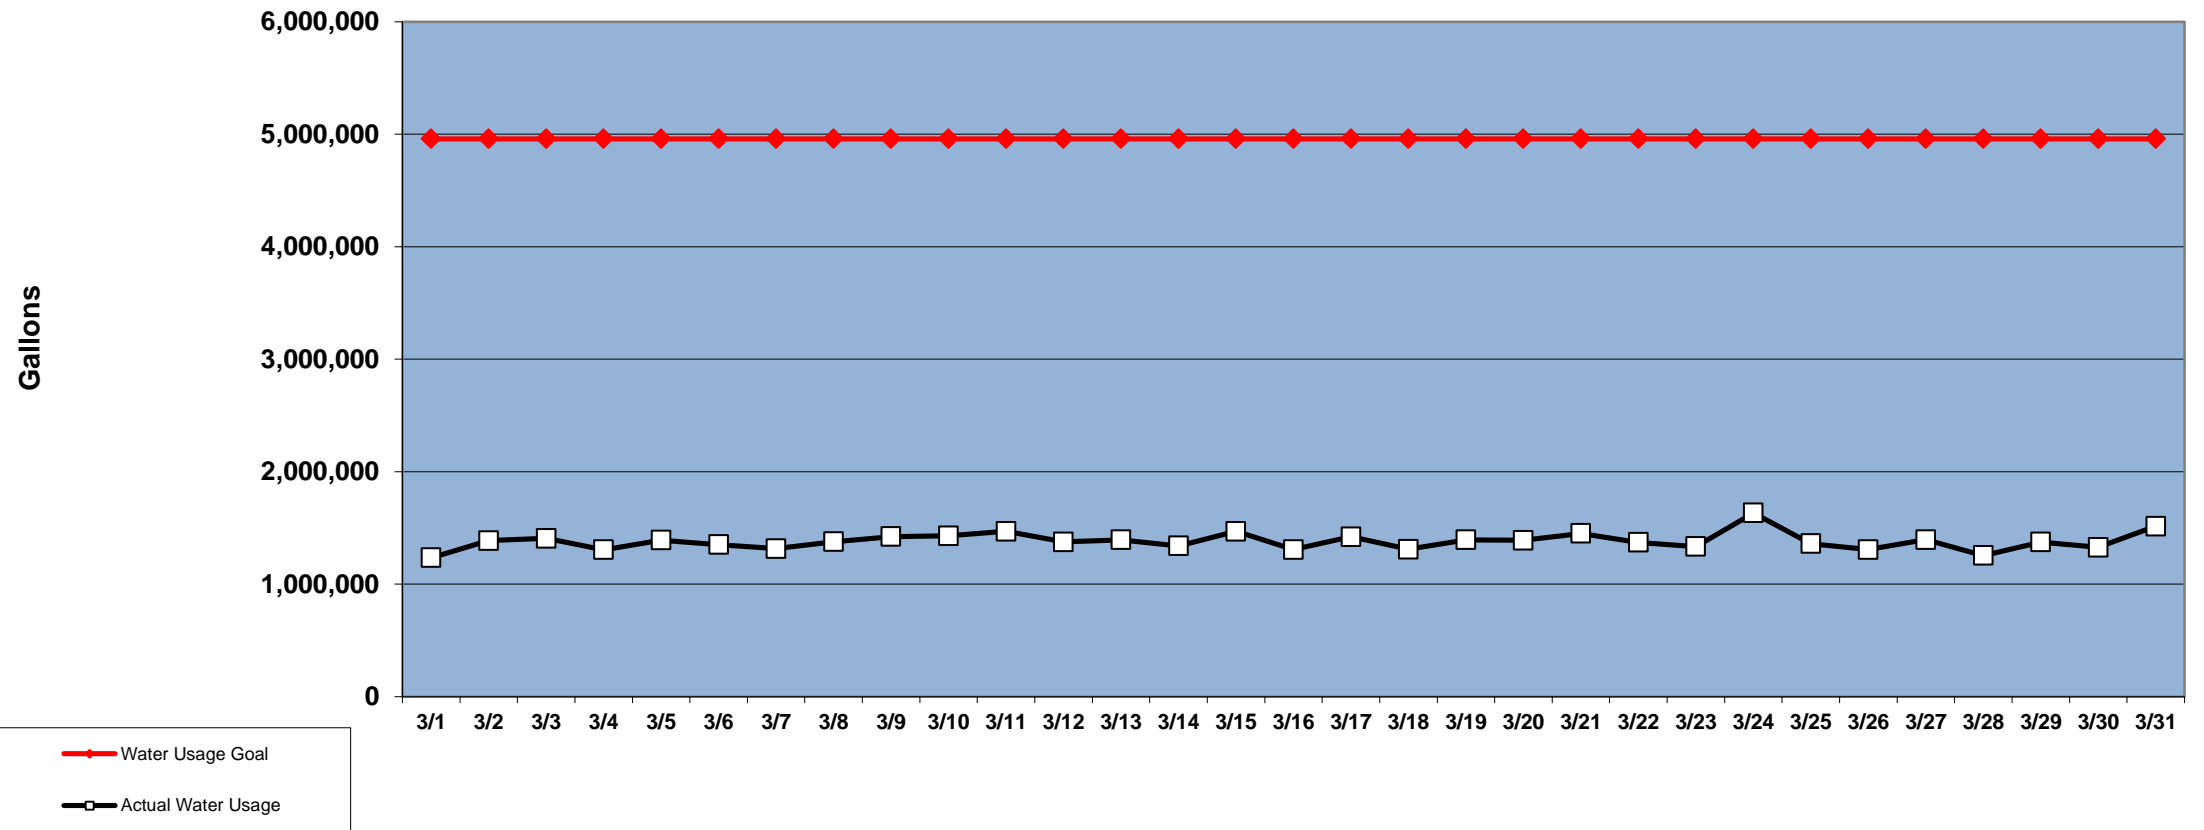

PINEHURST DAILY WATER USAGE FOR MARCH 2014

(updated 4/8/14 to reflect previous day's totals)

This data is supplied by Moore County Public Utilities. Currently in Stage 1 voluntary water restrictions.