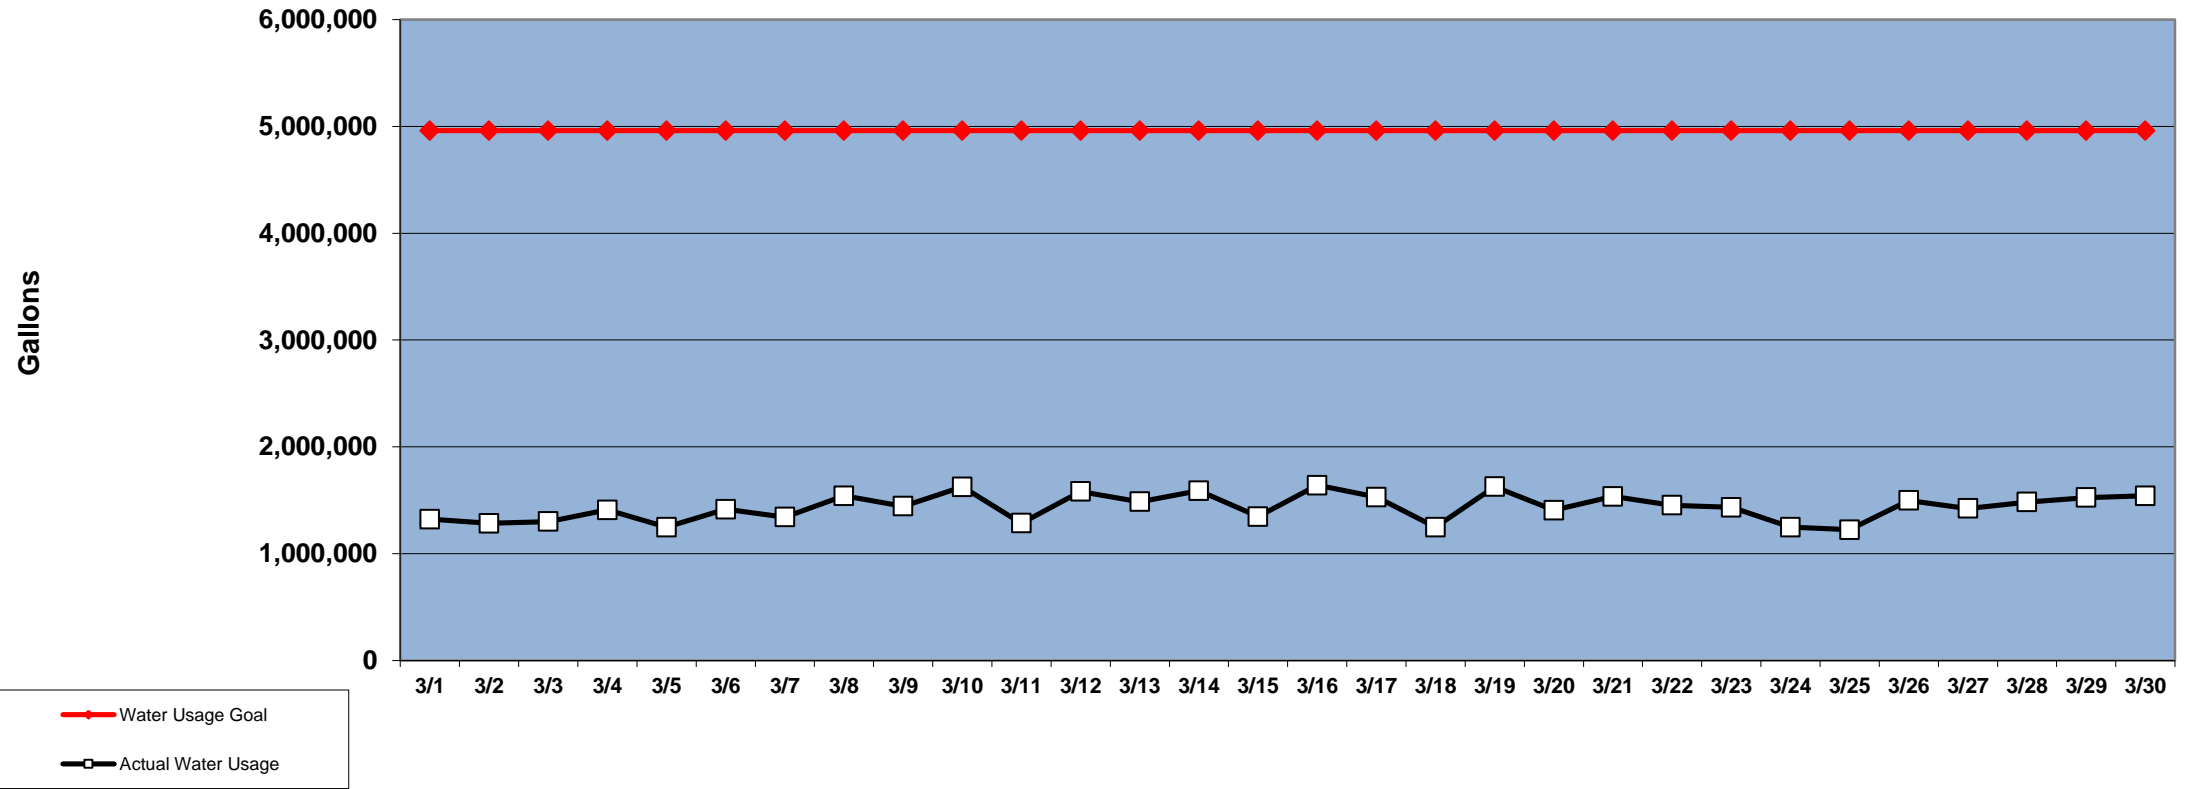

PINEHURST DAILY WATER USAGE FOR MARCH 2013 (updated 4/1/13 to reflect previous day's totals)

This data is supplied by Moore County Public Utilities. Currently in Stage 1 voluntary water restrictions.