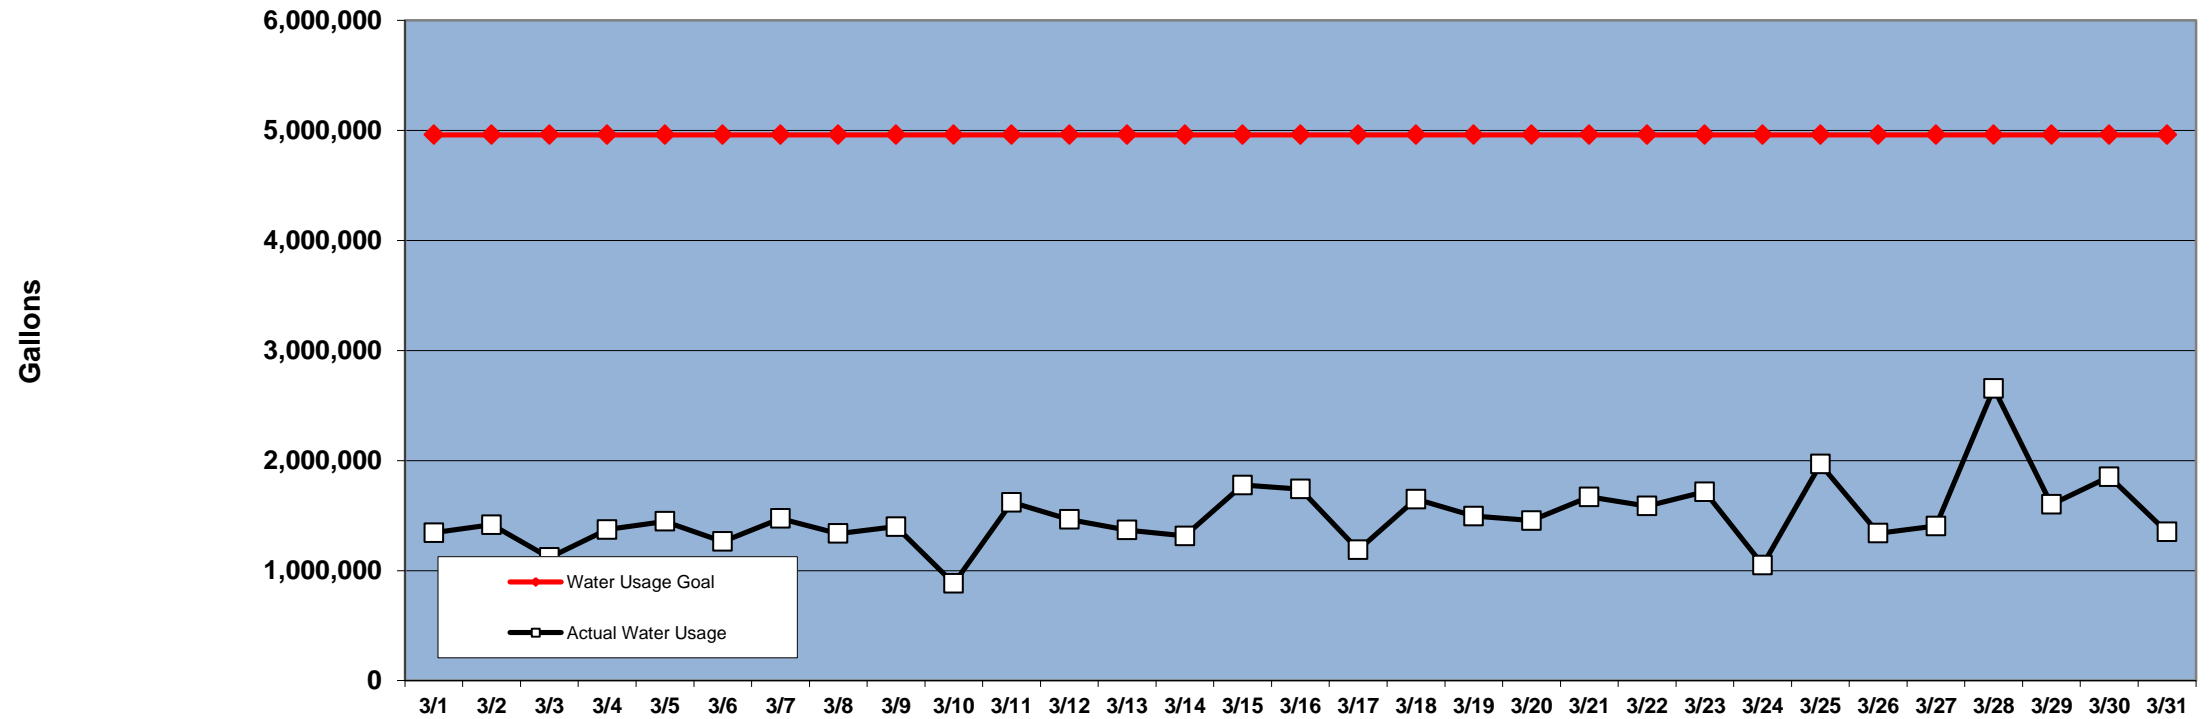

**PINEHURST DAILY WATER USAGE FOR MARCH 2012**  
*(updated 4/3/2012 to reflect previous day's totals)*

This data is supplied by Moore County Public Utilities. Currently in Stage 1 voluntary water restrictions.