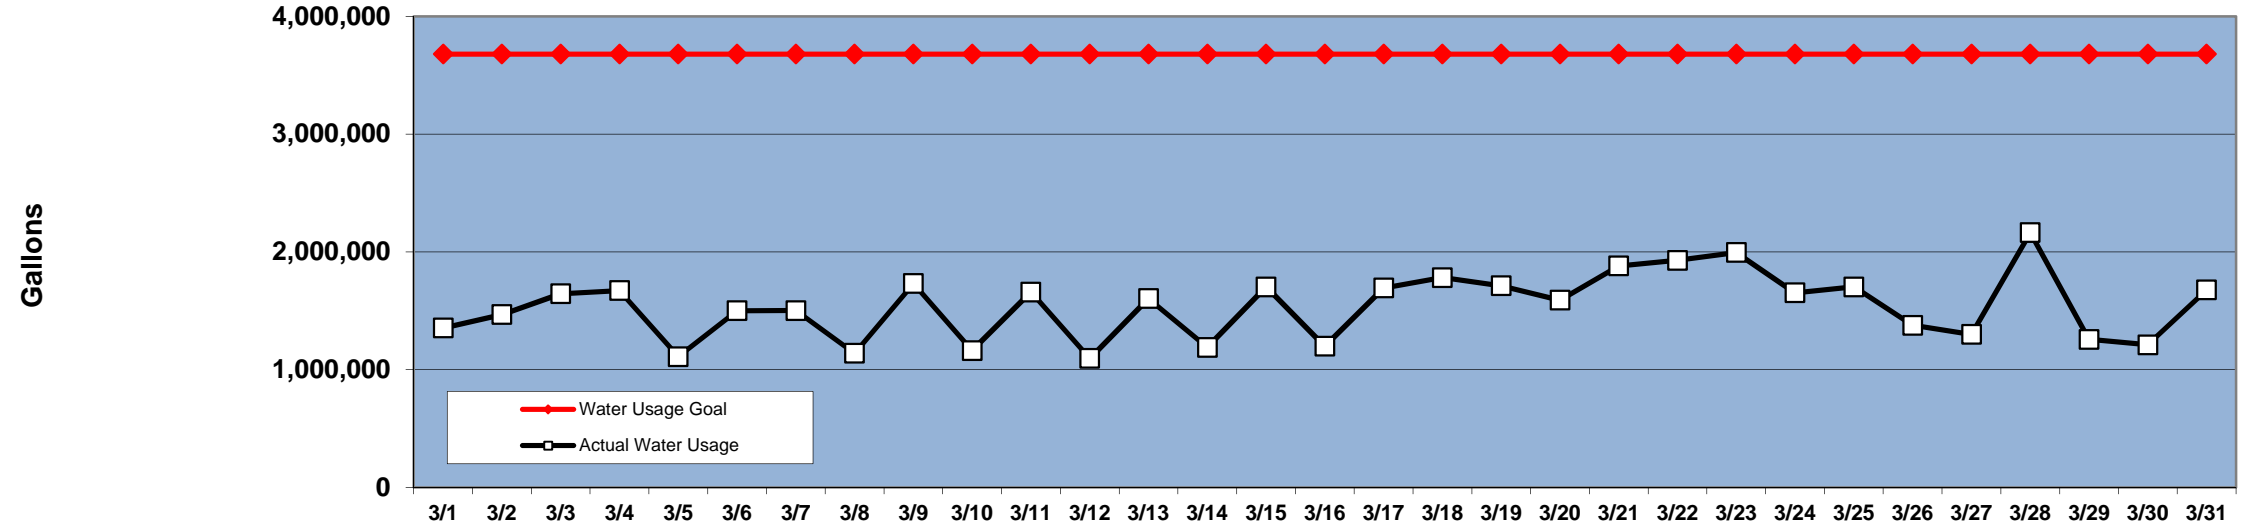

PINEHURST DAILY WATER USAGE FOR MARCH 2011
(updated 4/4/2011 to reflect previous day's totals)

This data is supplied by Moore County Public Utilities. Currently in Stage 1 voluntary water restrictions.