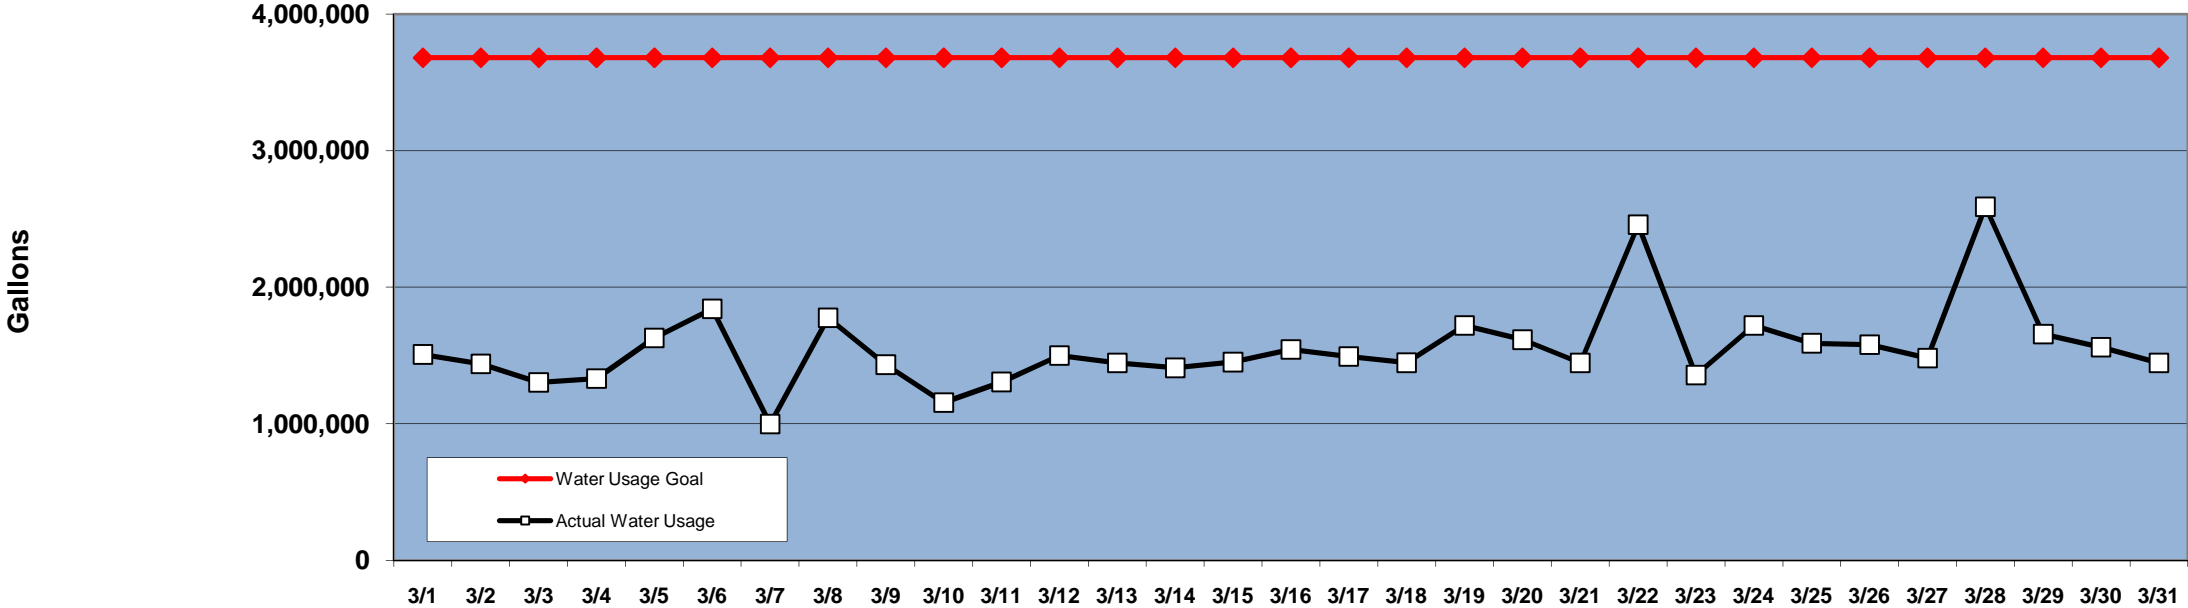

PINEHURST DAILY WATER USAGE FOR MARCH 2010

(updated 4/1/10 to reflect previous day's totals)

This data is supplied by Moore County Public Utilities. Currently in Stage 1 voluntary water restrictions.