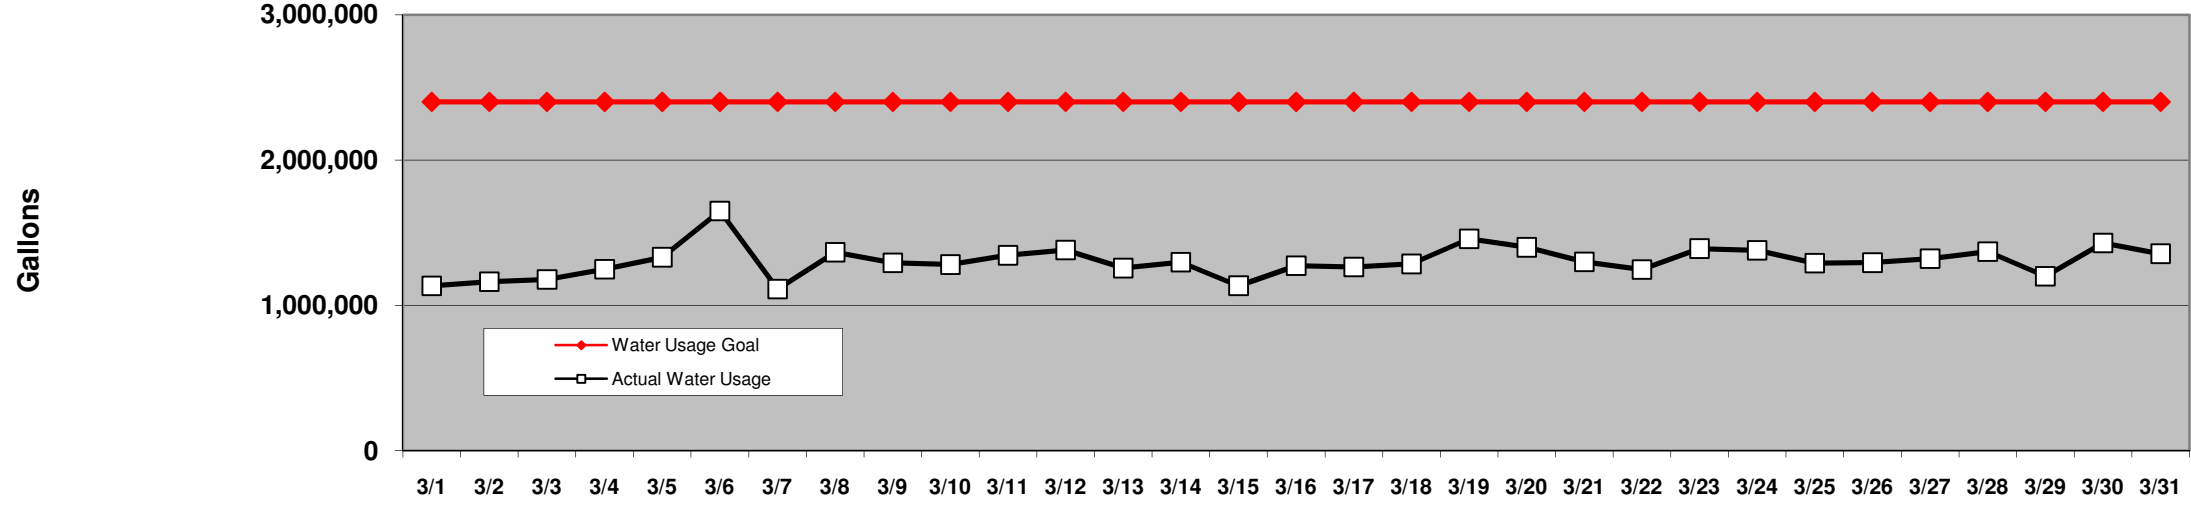

PINEHURST DAILY WATER USAGE FOR MARCH 2009

(updated 4/1/09 to reflect previous days totals)

This data is supplied by Moore County Public Utilities. Currently in Stage 1 voluntary water restrictions.