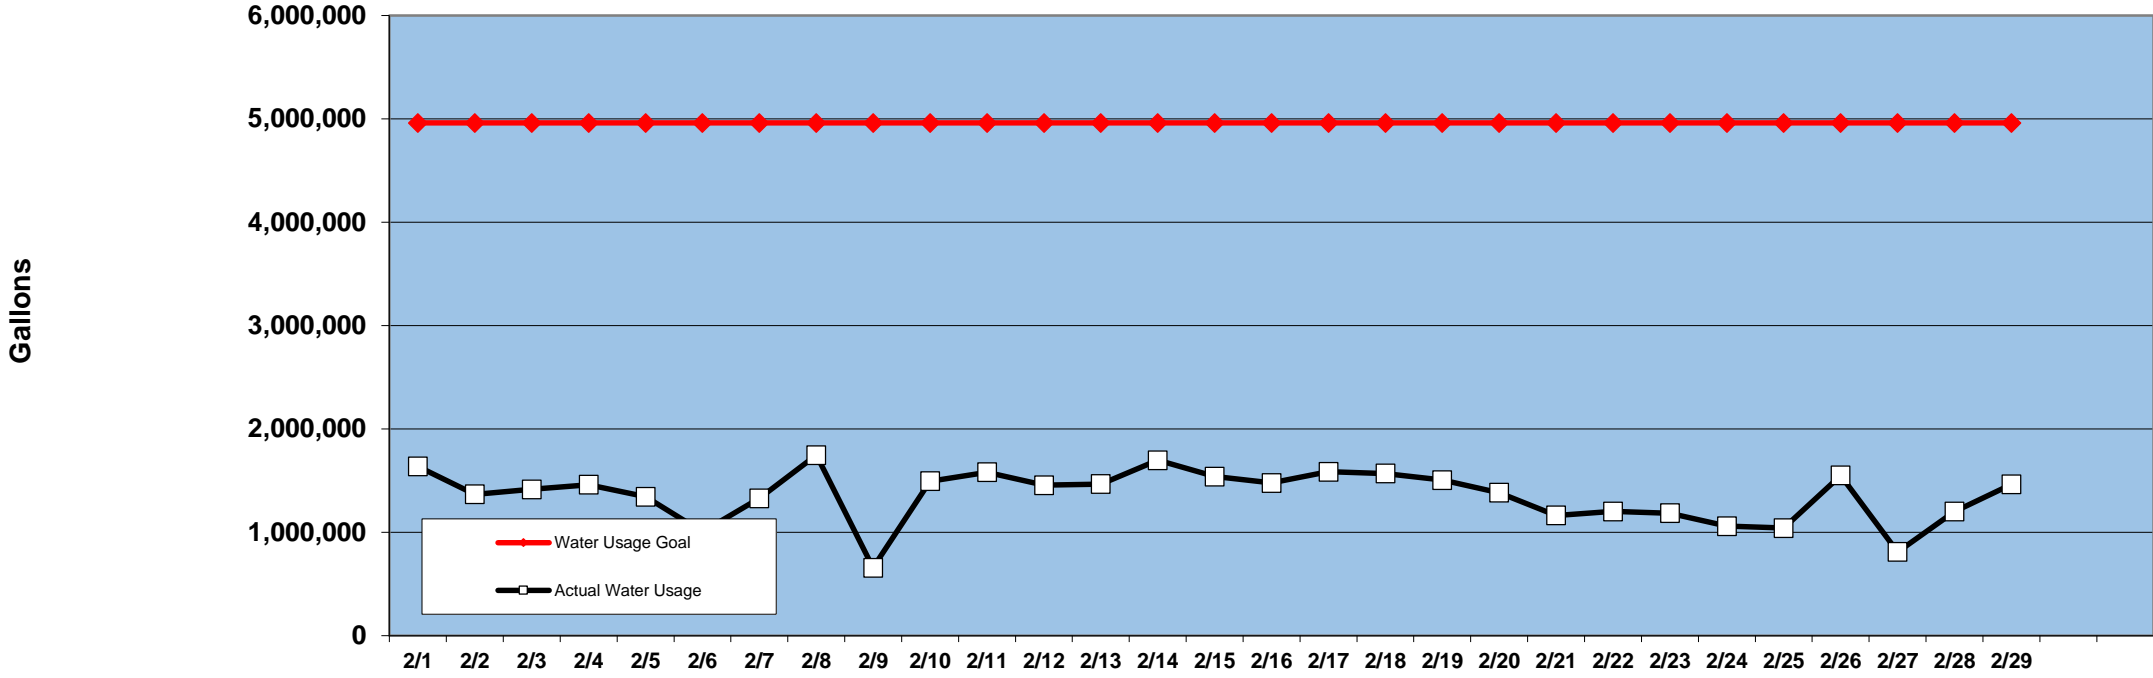

PINEHURST DAILY WATER USAGE FOR FEBRUARY 2016

(updated 3/7/16 to reflect previous day's totals)

This data is supplied by Moore County Public Utilities. Currently in Stage 1 voluntary water restrictions.