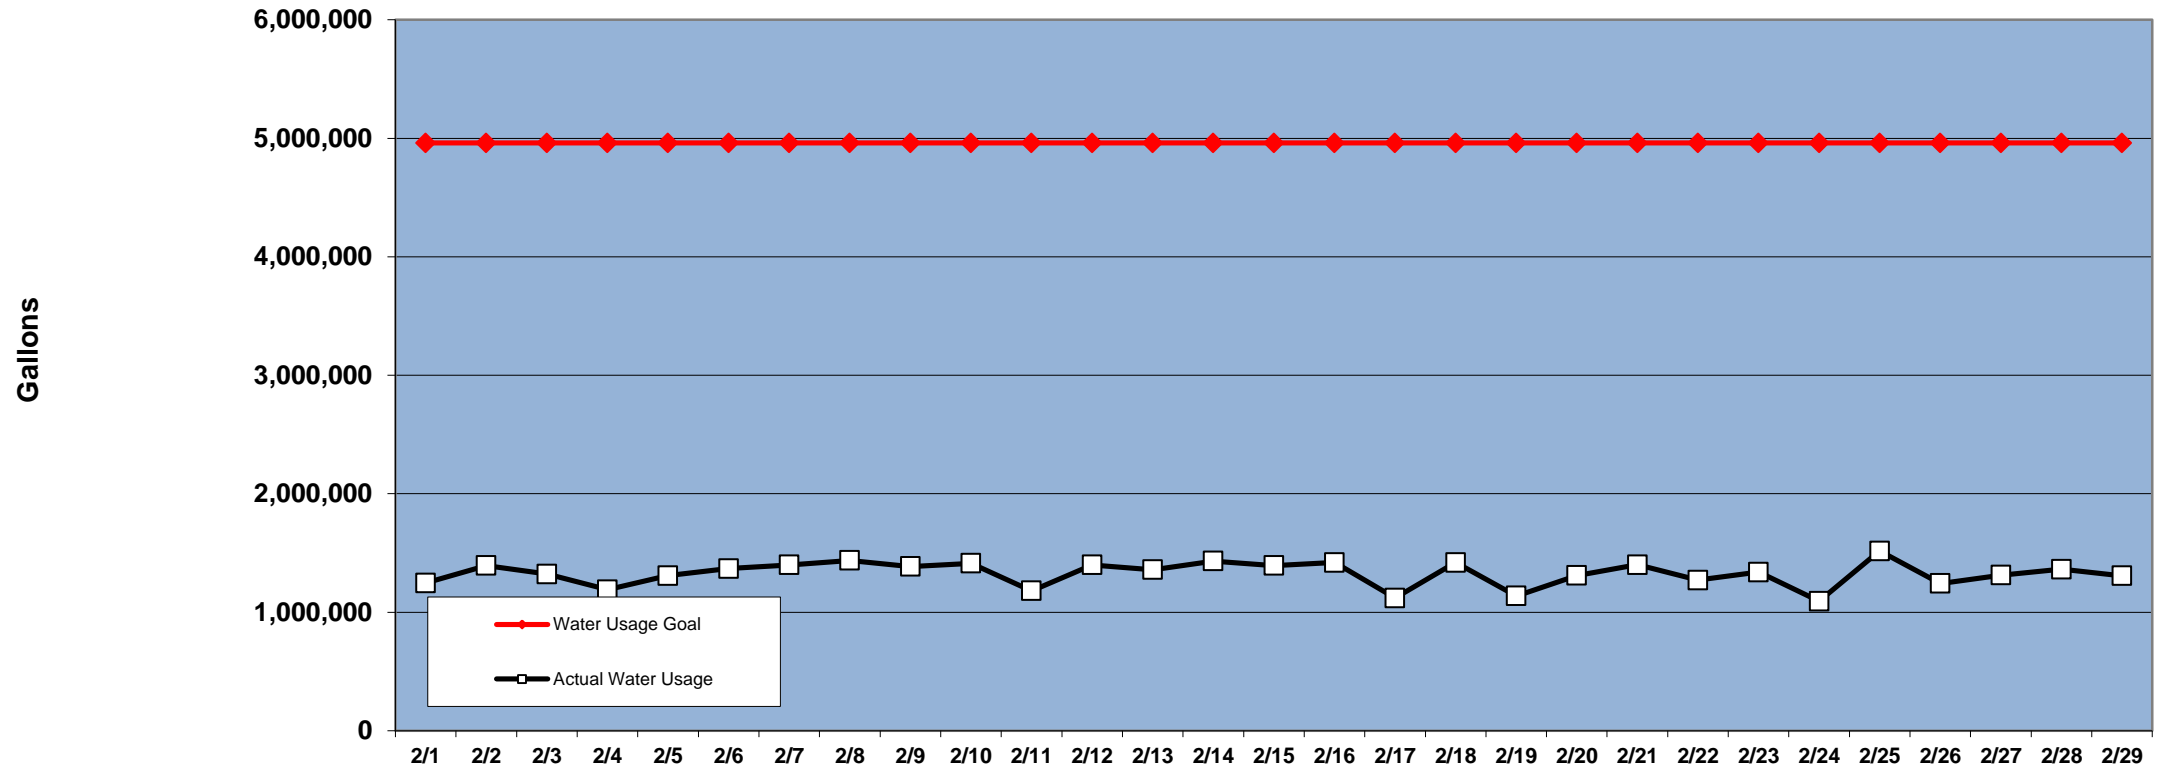

### PINEHURST DAILY WATER USAGE FOR FEBRUARY 2012

(updated 3/1/2012 to reflect previous day's totals)

This data is supplied by Moore County Public Utilities. Currently in Stage 1 voluntary water restrictions.