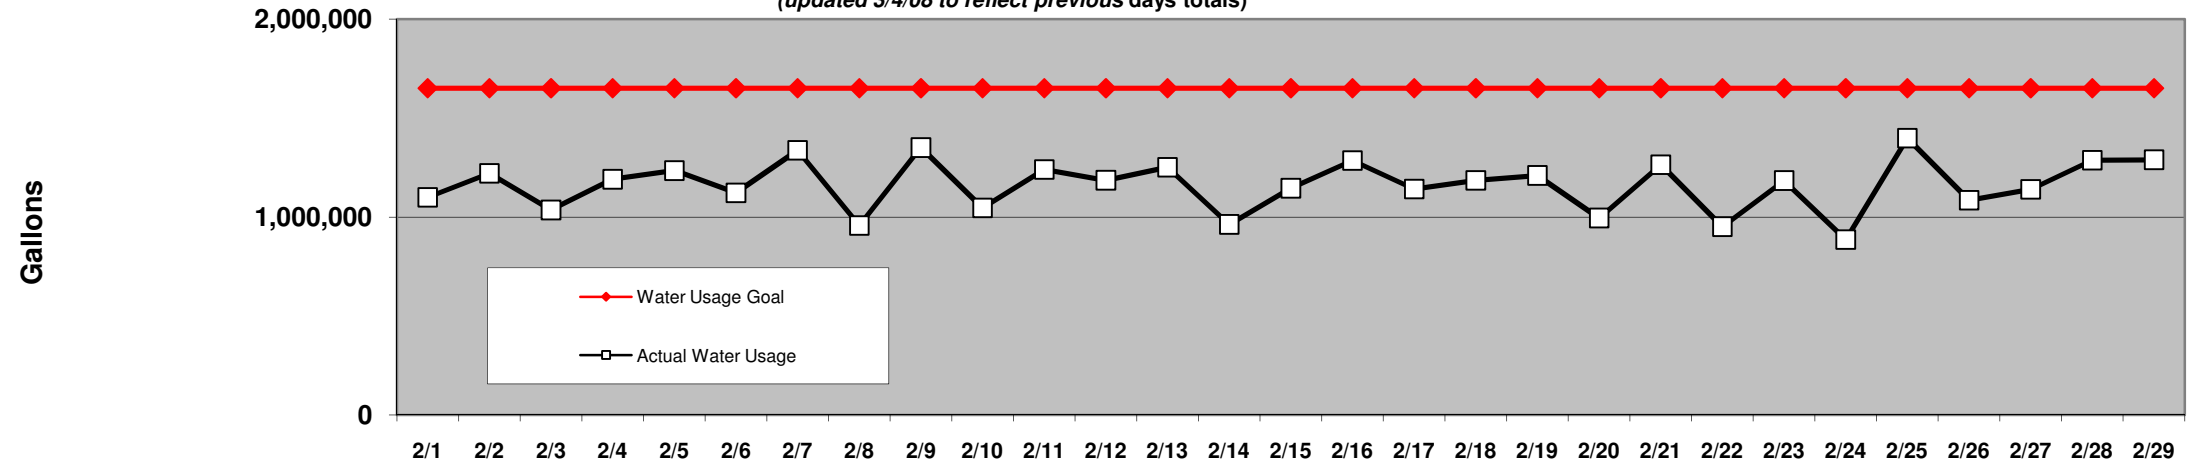

**PINEHURST DAILY WATER USAGE
FOR FEBRUARY**
(updated 3/4/08 to reflect previous days totals)

This data is supplied by Moore County Public Utilities. **STAGE 3 WATER RESTRICTIONS IMPLEMENTED 10/2/07**