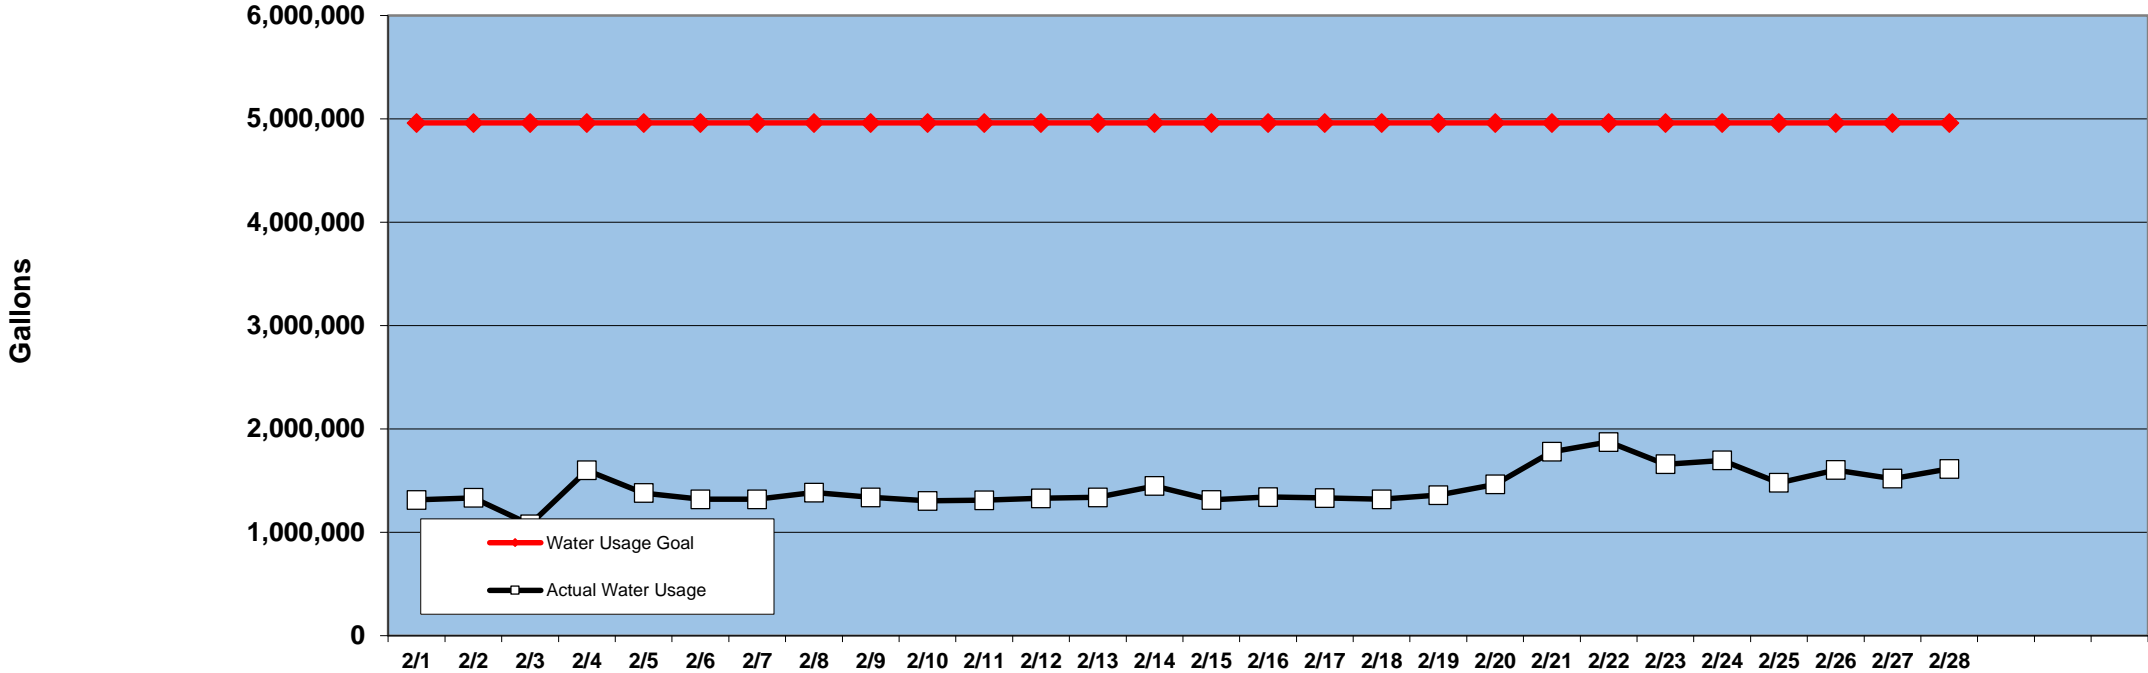

PINEHURST DAILY WATER USAGE FOR FEBRUARY 2015

(updated 3/3/15 to reflect previous day's totals)

This data is supplied by Moore County Public Utilities. Currently in Stage 1 voluntary water restrictions.