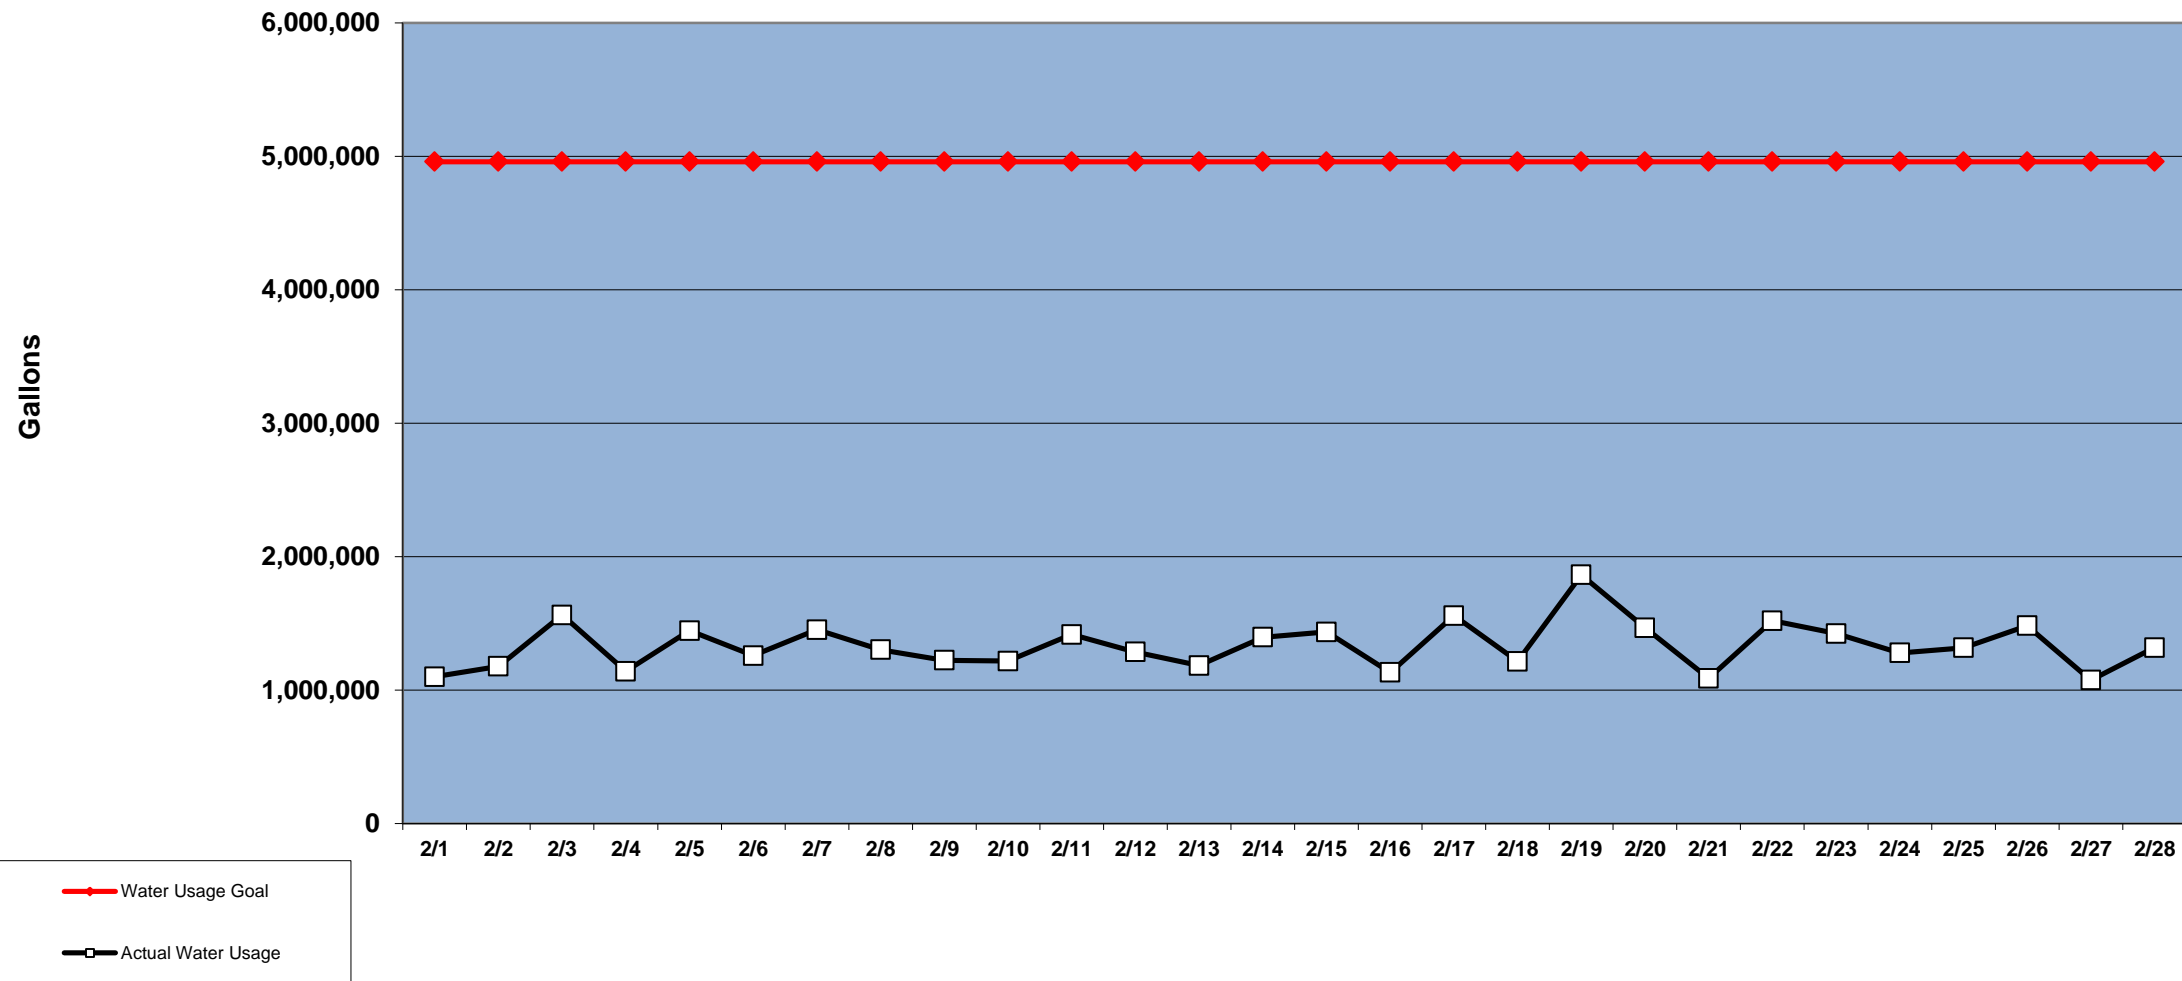

PINEHURST DAILY WATER USAGE FOR FEBRUARY 2013 (updated 3/5/13 to reflect previous day's totals)

This data is supplied by Moore County Public Utilities. Currently in Stage 1 voluntary water restrictions.