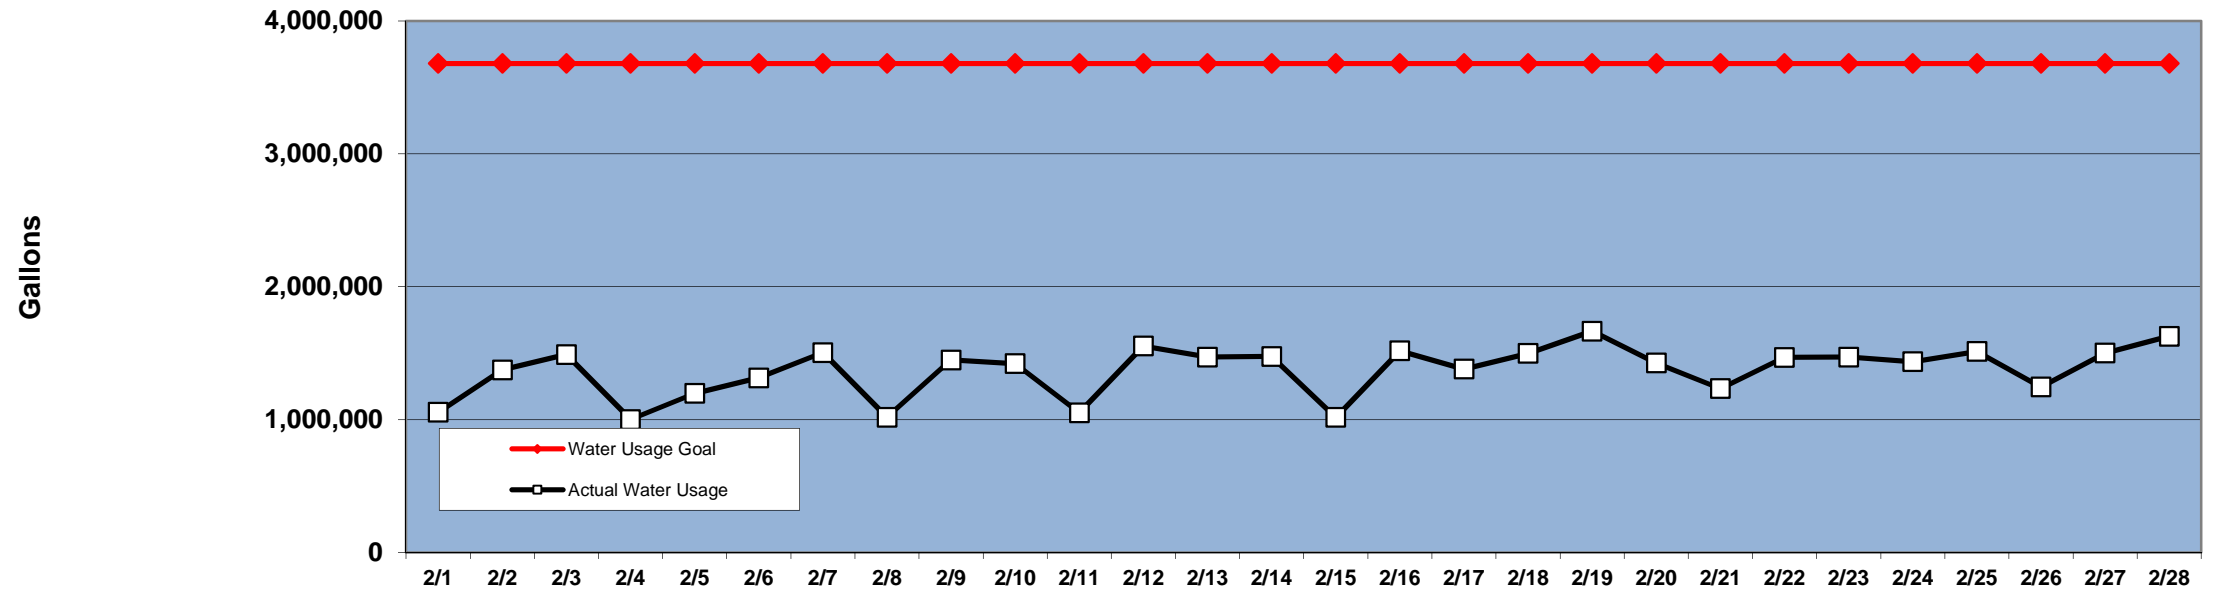

PINEHURST DAILY WATER USAGE FOR FEBRUARY 2011

(updated 3/1/2011 to reflect previous day's totals)

This data is supplied by Moore County Public Utilities. Currently in Stage 1 voluntary water restrictions.