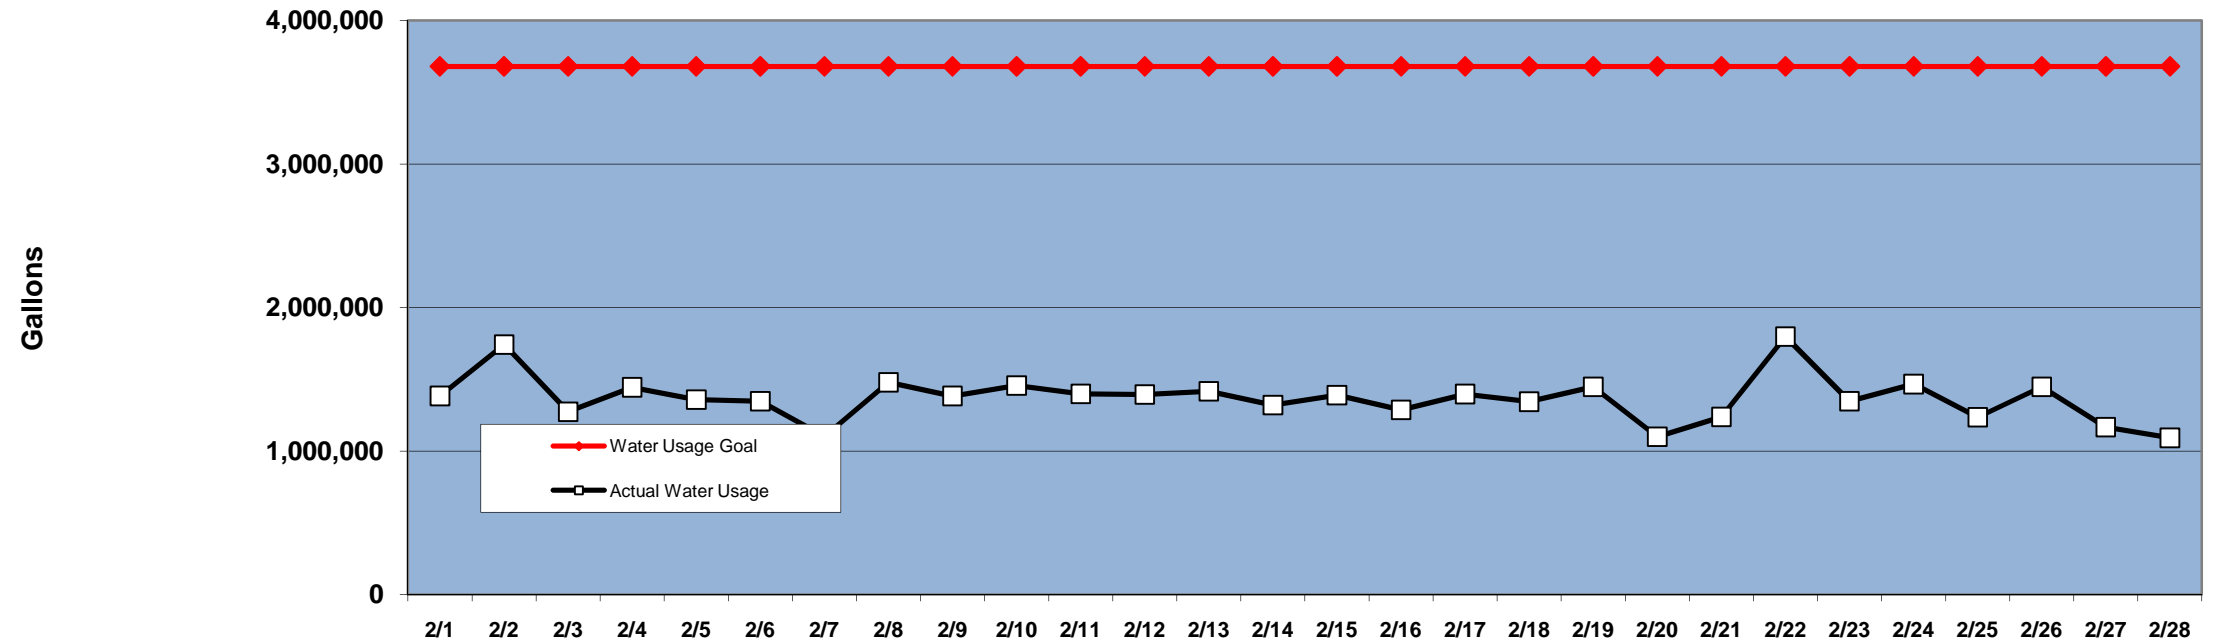

### PINEHURST DAILY WATER USAGE FOR FEBRUARY 2010

(updated 3/1/10 to reflect previous day's totals)

This data is supplied by Moore County Public Utilities. Currently in Stage 1 voluntary water restrictions.