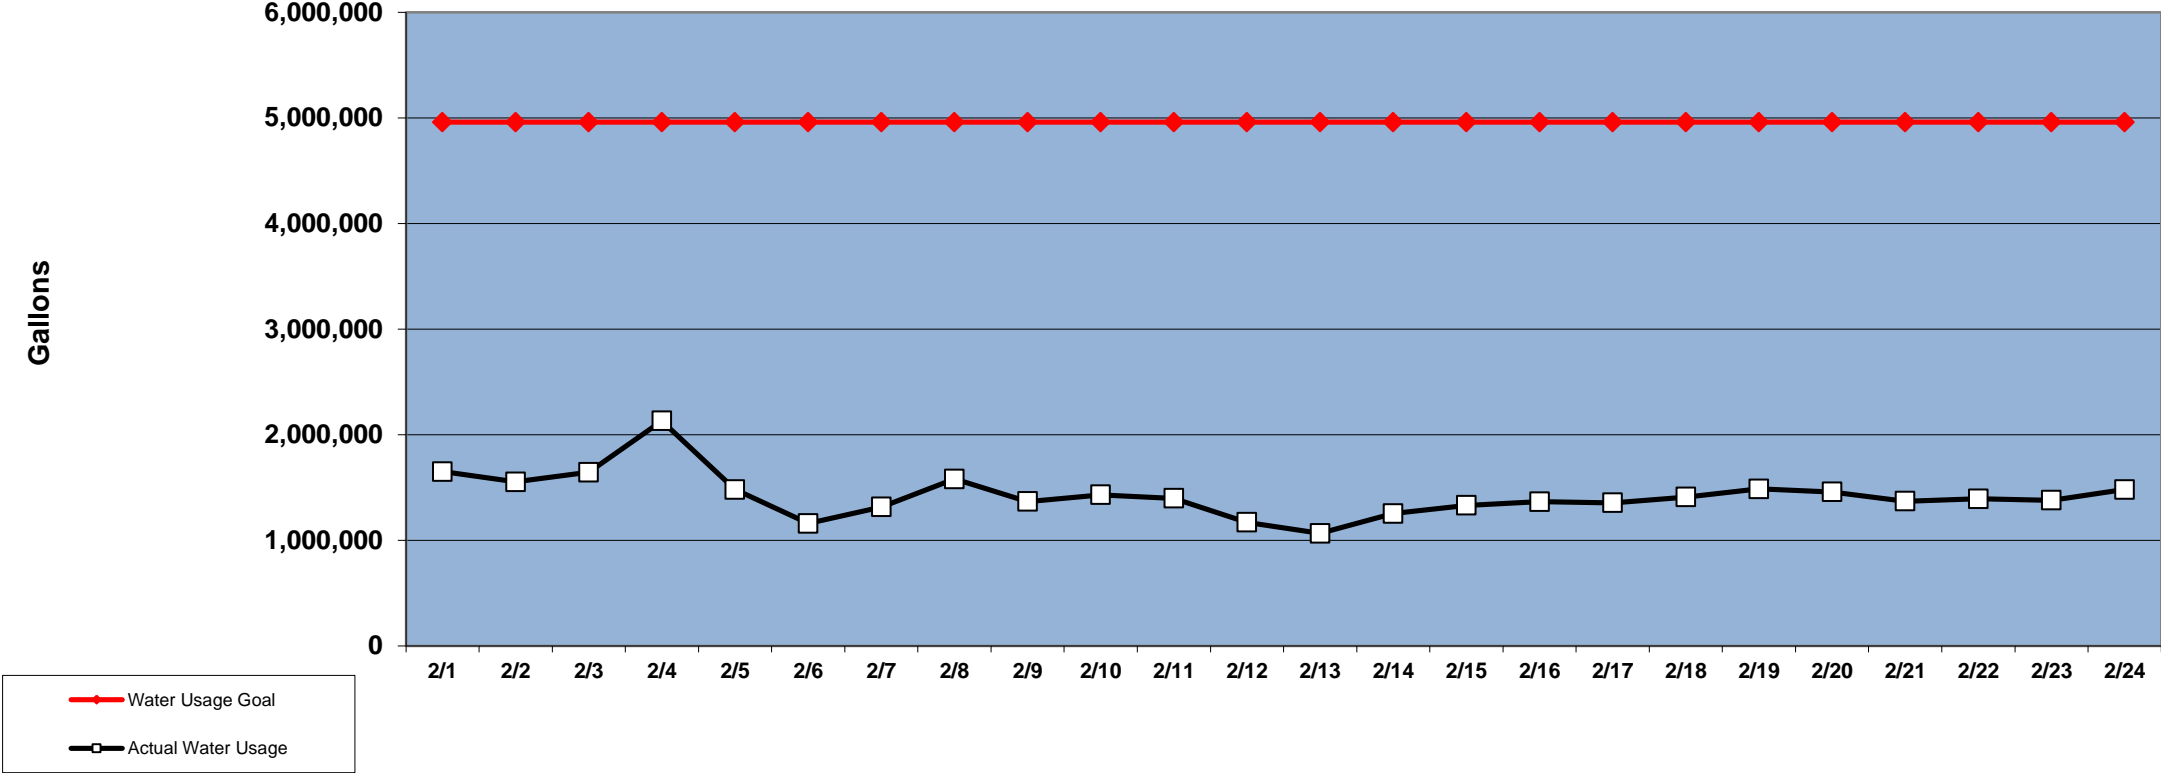

PINEHURST DAILY WATER USAGE FOR FEBRUARY 2014

(updated 2/25/14 to reflect previous day's totals)

This data is supplied by Moore County Public Utilities. Currently in Stage 1 voluntary water restrictions.