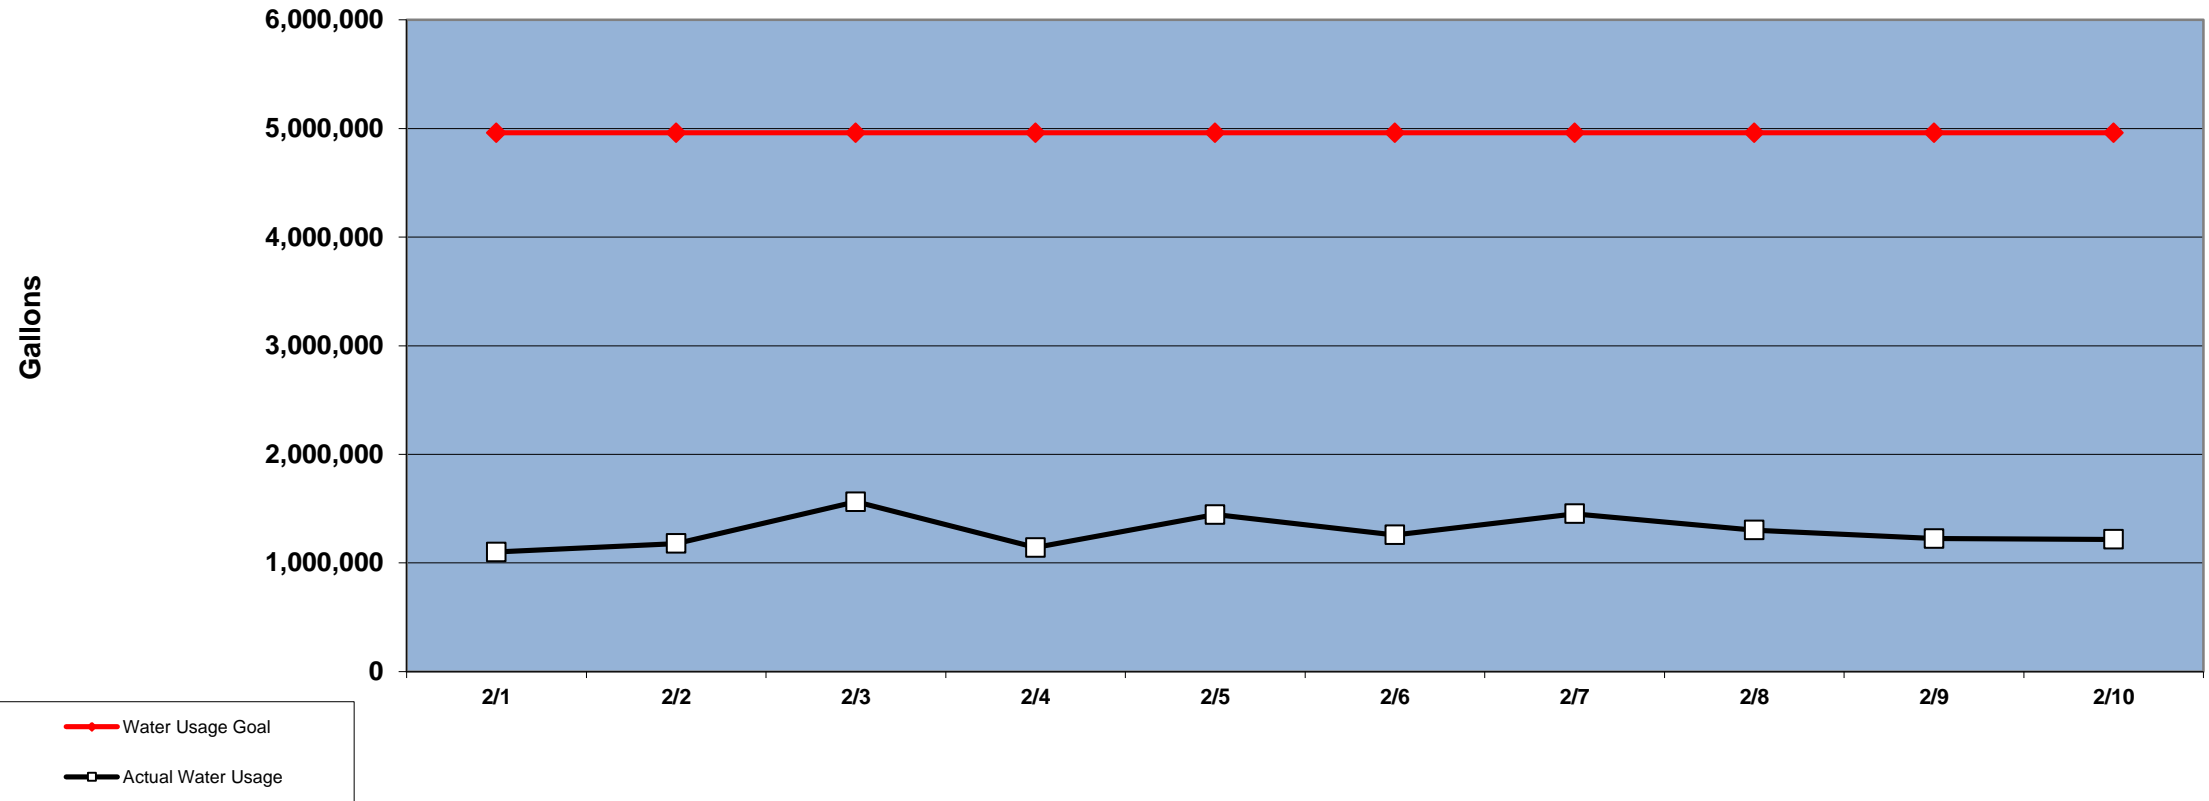

PINEHURST DAILY WATER USAGE FOR FEBRUARY 2013

(updated 2/11/13 to reflect previous day's totals)

This data is supplied by Moore County Public Utilities. Currently in Stage 1 voluntary water restrictions.