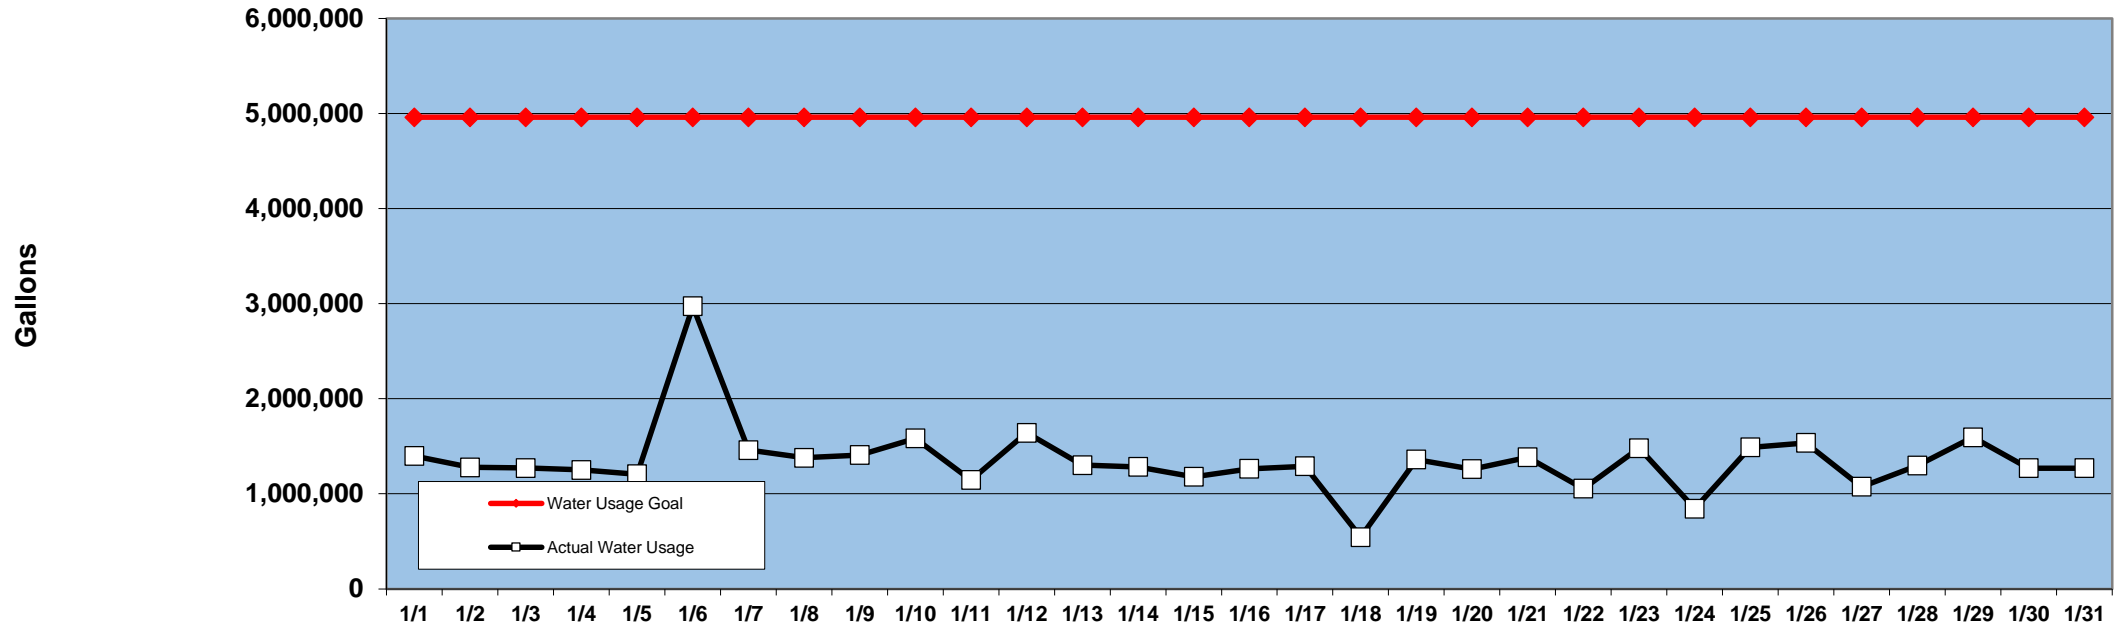

PINEHURST DAILY WATER USAGE FOR JANUARY 2016 (updated 1/5/16 to reflect previous day's totals)

This data is supplied by Moore County Public Utilities. Currently in Stage 1 voluntary water restrictions.