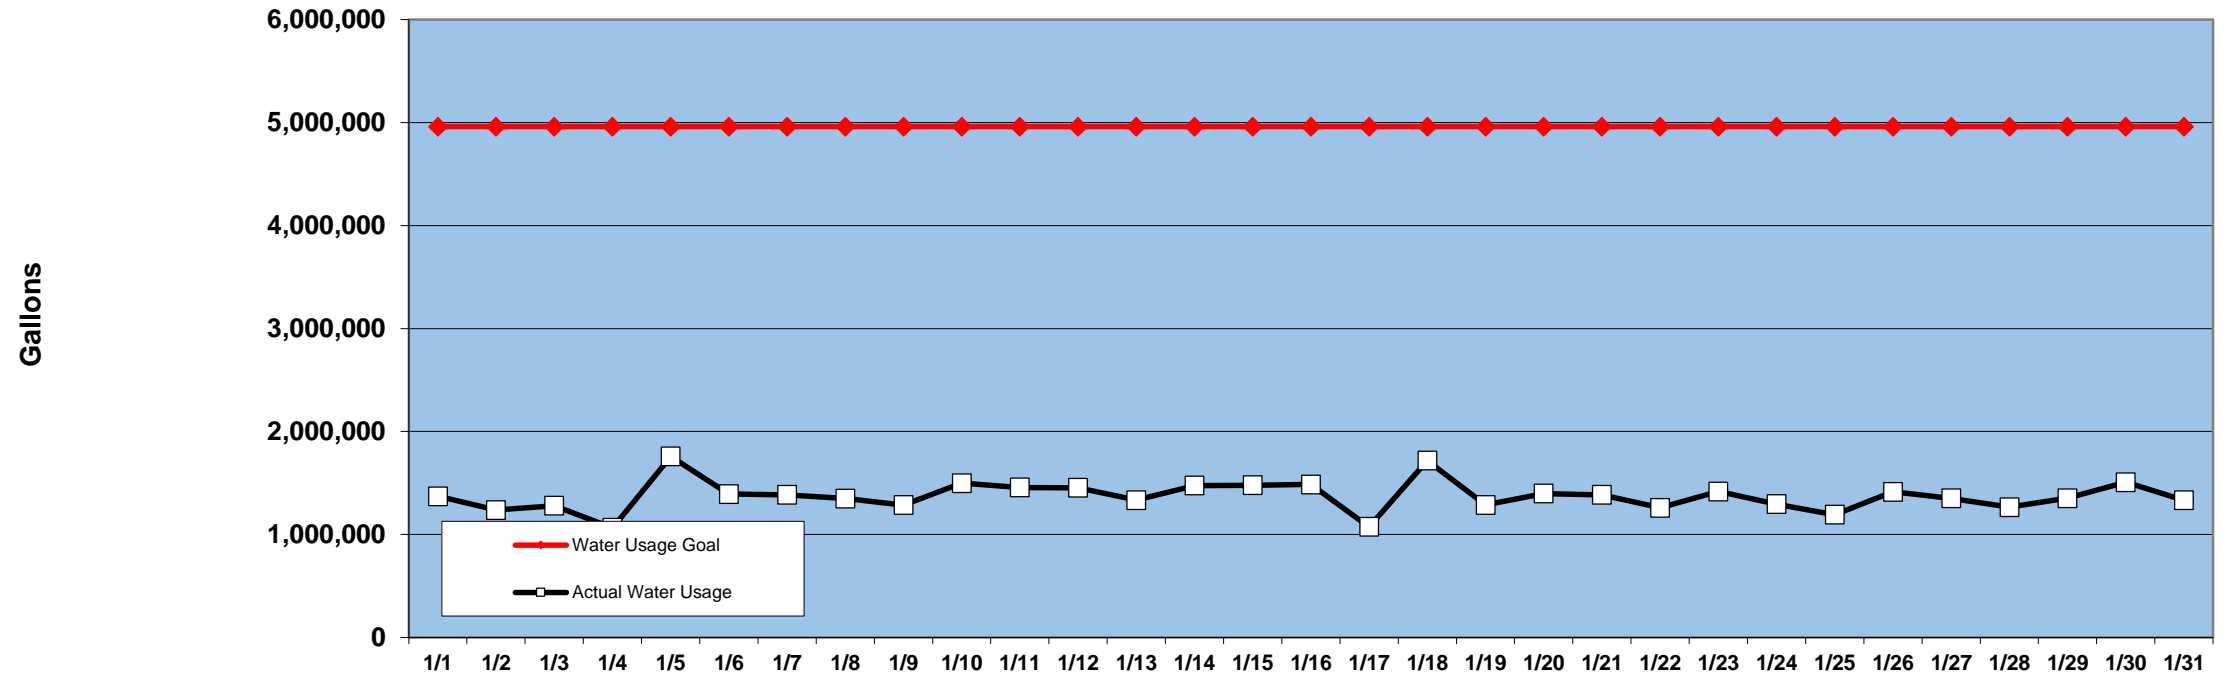

PINEHURST DAILY WATER USAGE FOR JANUARY 2015 (updated 2/6/15 to reflect previous day's totals)

This data is supplied by Moore County Public Utilities. Currently in Stage 1 voluntary water restrictions.