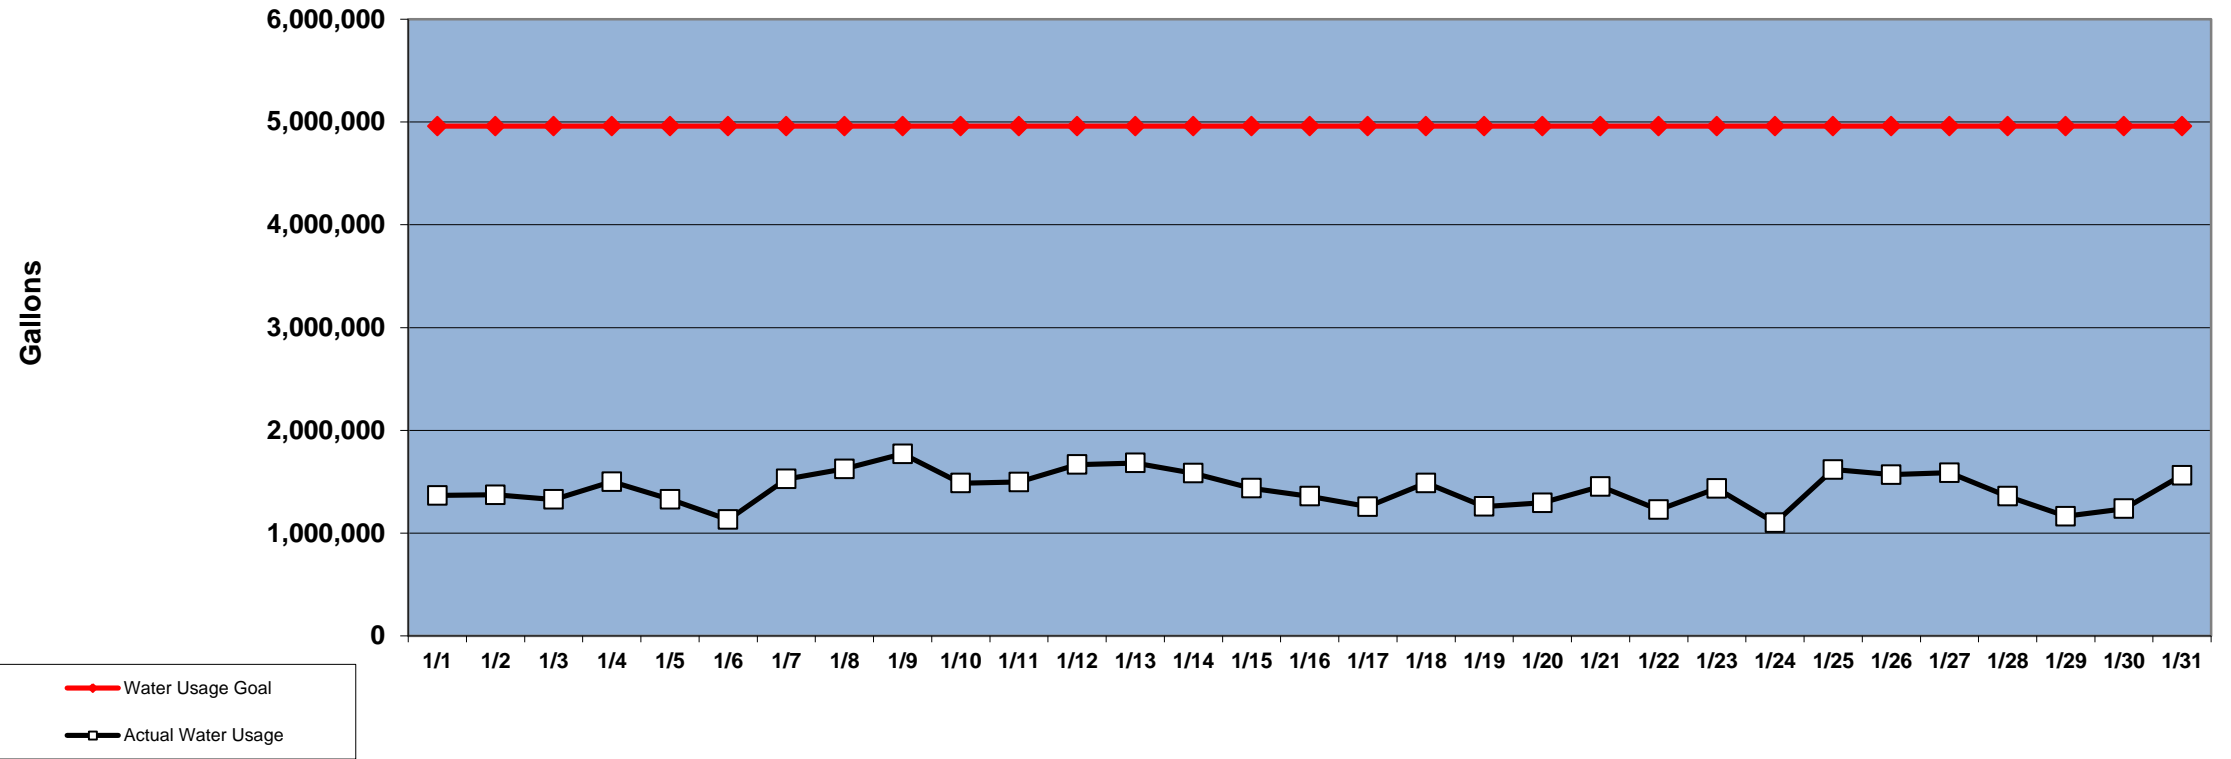

### PINEHURST DAILY WATER USAGE FOR JANUARY 2014

(updated 2/3/14 to reflect previous day's totals)

This data is supplied by Moore County Public Utilities. Currently in Stage 1 voluntary water restrictions.