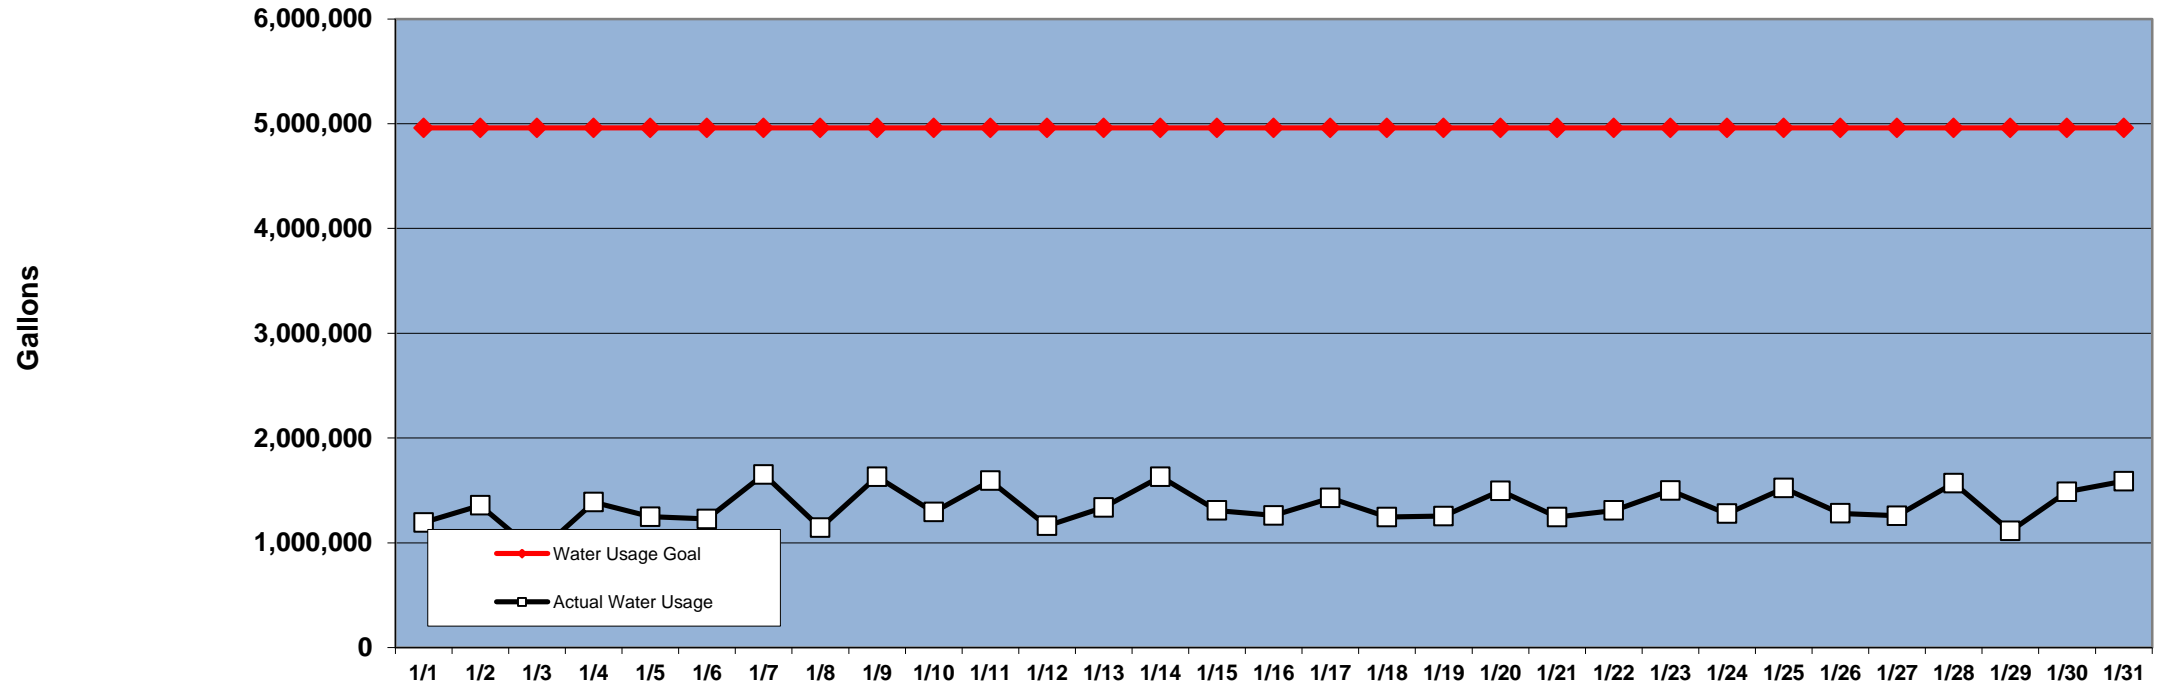

PINEHURST DAILY WATER USAGE FOR JANUARY 2013

(updated 2/4/13 to reflect previous day's totals)

This data is supplied by Moore County Public Utilities. Currently in Stage 1 voluntary water restrictions.