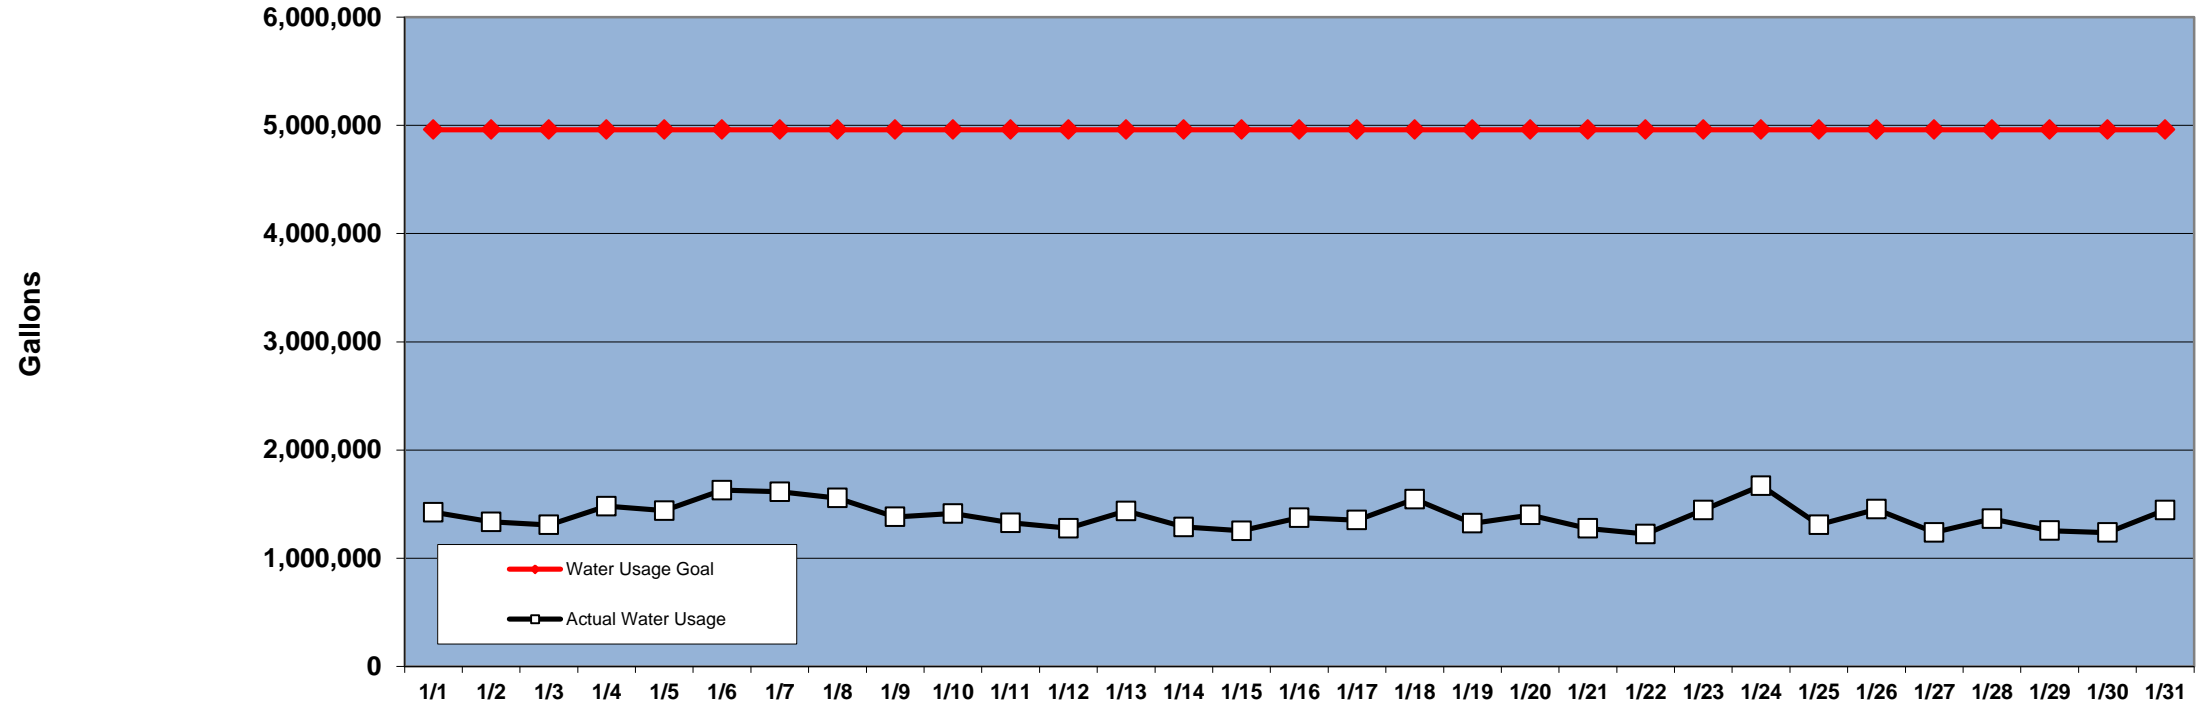

PINEHURST DAILY WATER USAGE FOR JANUARY 2012
(updated 2/3/2012 to reflect previous day's totals)

This data is supplied by Moore County Public Utilities. Currently in Stage 1 voluntary water restrictions.