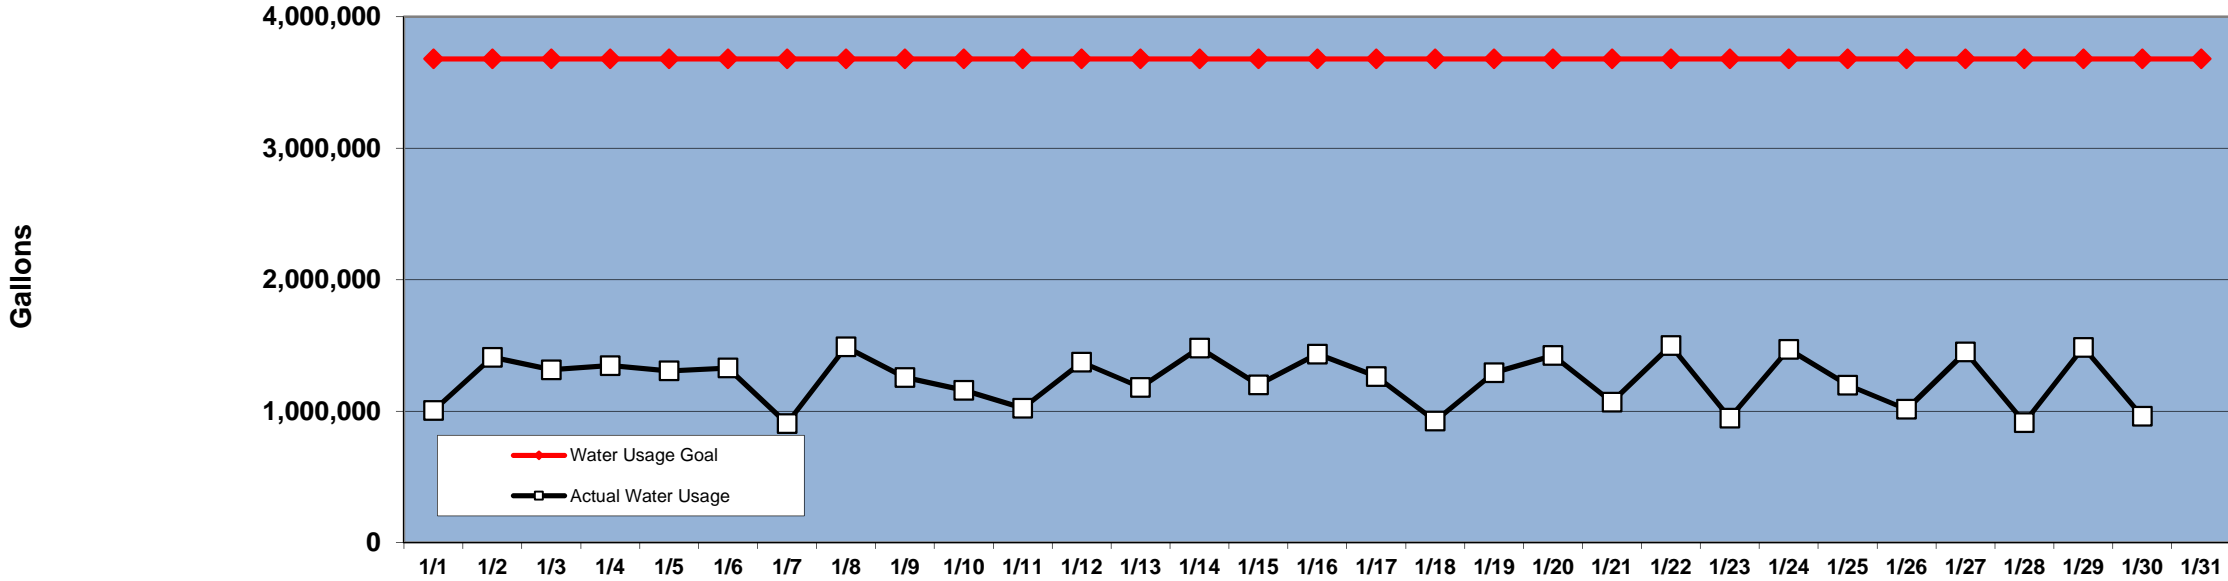

PINEHURST DAILY WATER USAGE FOR JANUARY 2011

(updated 2/1/2011 to reflect previous day's totals)

This data is supplied by Moore County Public Utilities. Currently in Stage 1 voluntary water restrictions.