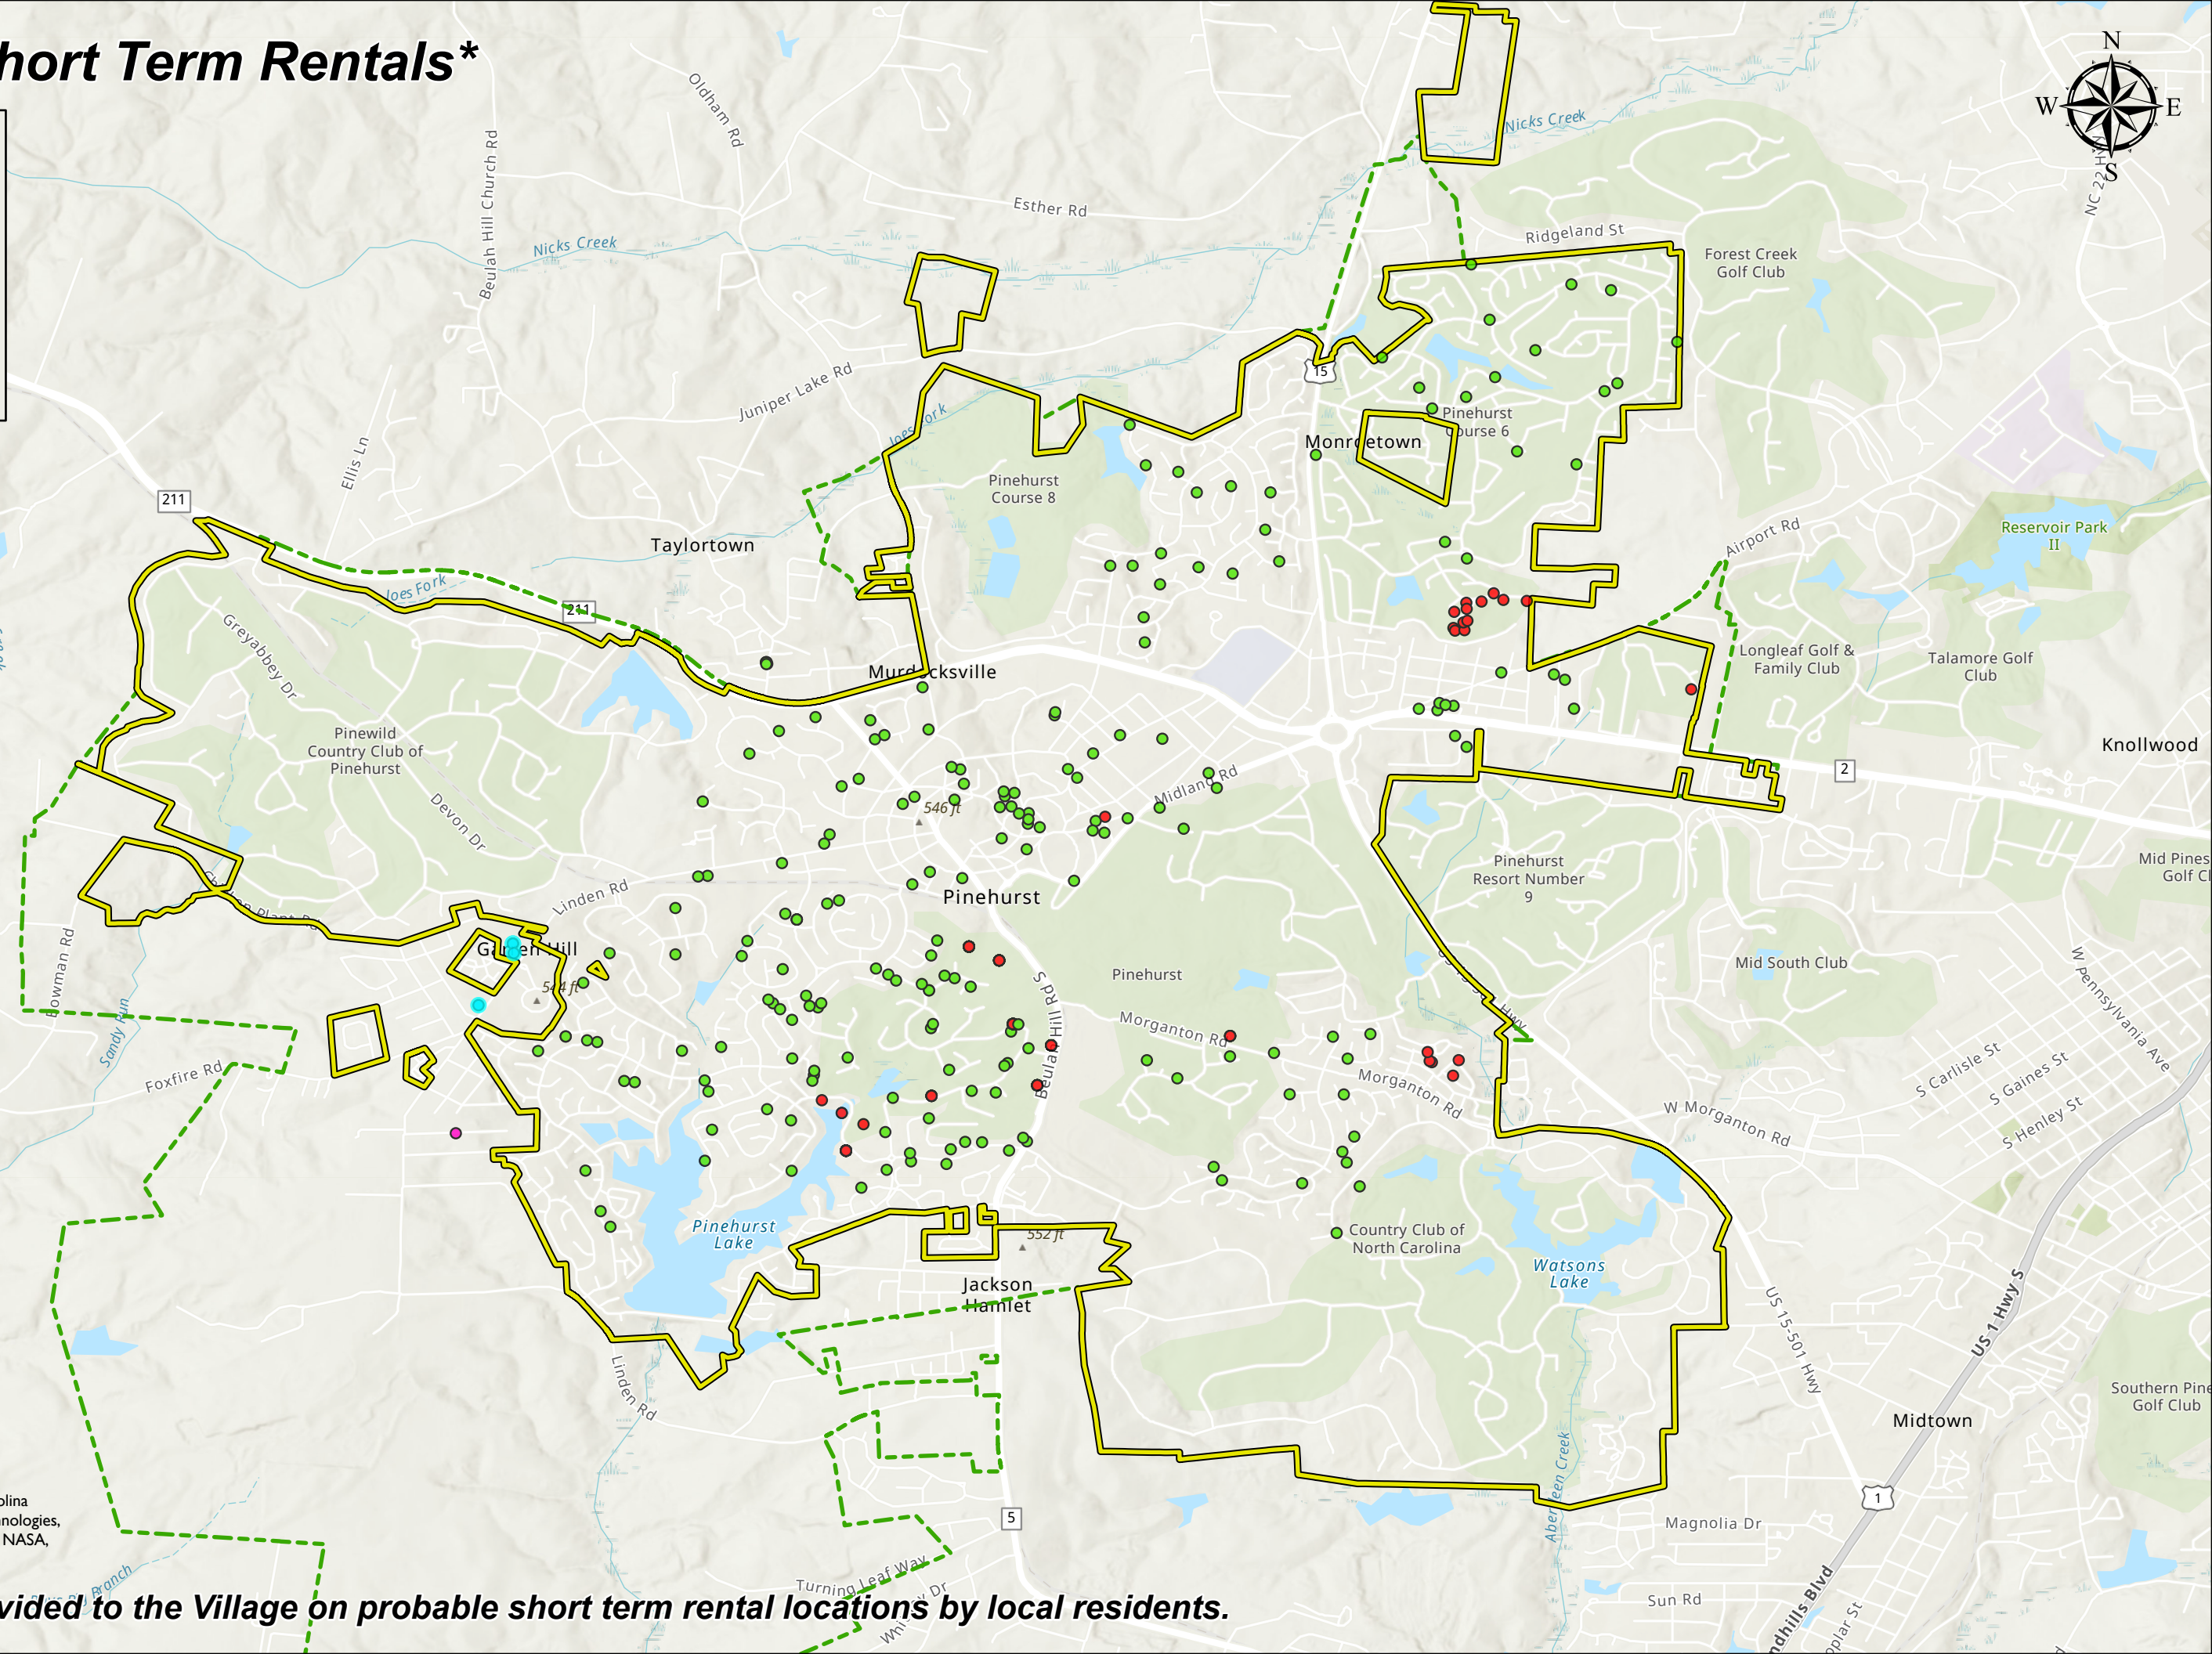

Pinehurst Short Term Rentals*

Legend

- Multi-Family Cluster
- Multi-Family, ETJ
- Single Family
- Single Family, ETJ
- ▭ Pinehurst Village Limits
- ▭ ETJ Pinehurst

Moore County GIS (NC), State of North Carolina
 DOT, Esri, HERE, Garmin, SafeGraph, GeoTechnologies,
 Inc, METI/NASA, USGS, EPA, NPS, USDA, Esri, NASA,
 NGA, USGS

*Based on data provided to the Village on probable short term rental locations by local residents.