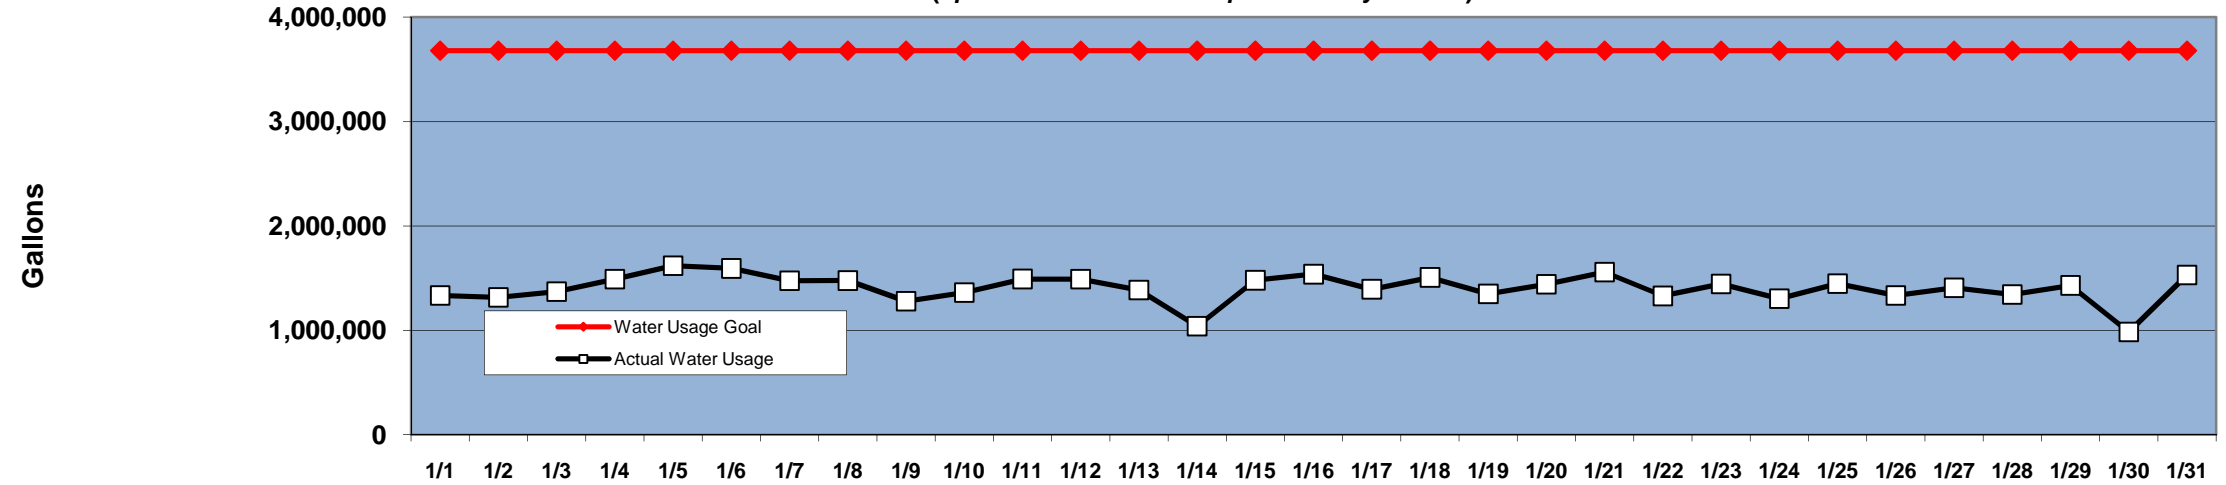

PINEHURST DAILY WATER USAGE FOR JANUARY 2010

(updated 2/1/10 to reflect previous day's totals)

This data is supplied by Moore County Public Utilities. Currently in Stage 1 voluntary water restrictions.