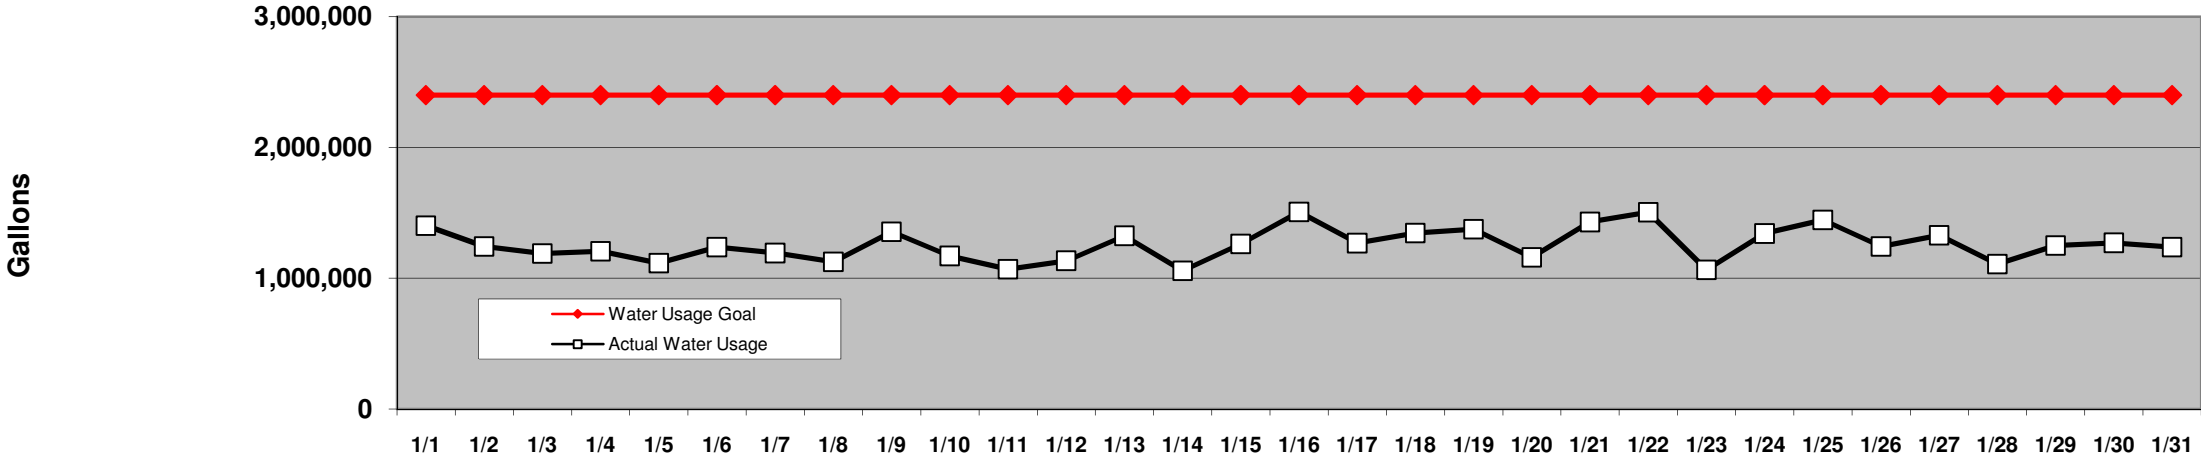

### PINEHURST DAILY WATER USAGE FOR JANUARY

(updated 2/2/09 to reflect previous days totals)

This data is supplied by Moore County Public Utilities. Currently in Stage 1 voluntary water restrictions.