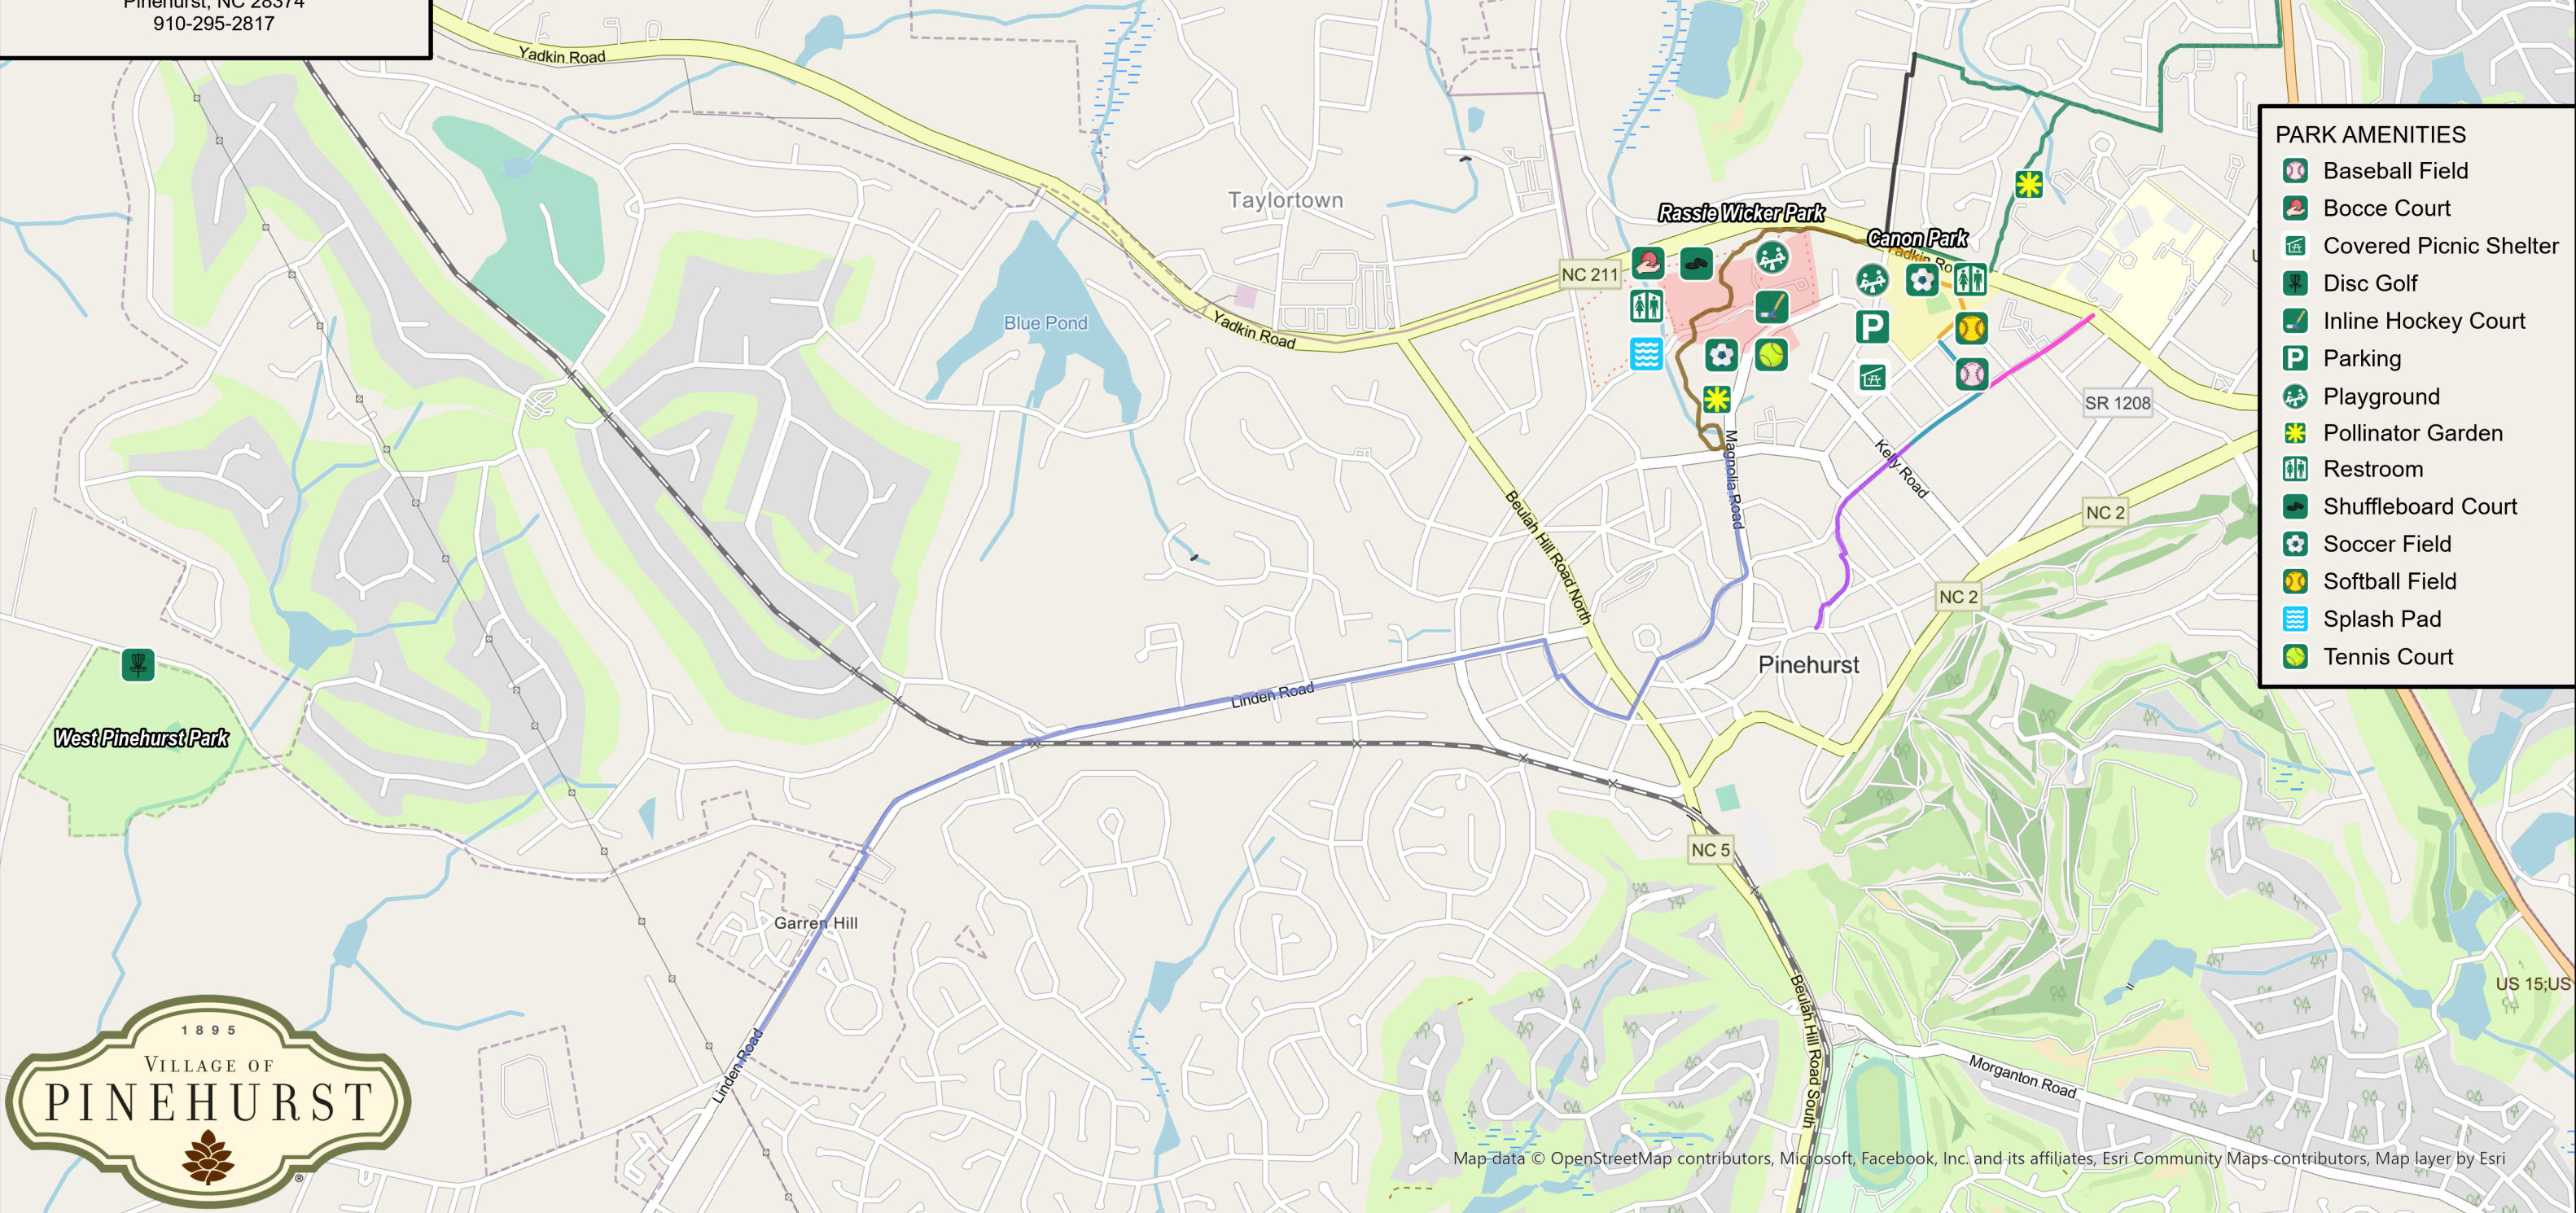

TRAIL INFORMATION

-  2004 Greenway 3.96 Mi
-  2005 Greenway 0.92 Mi
-  2006, 2007, & 2011 Greenway 2.92 Mi
-  2008 Fit Community Grant Greenway 0.3 Mi
-  2009 COPP Greenway Grant 0.28 Mi
-  2009 COPP Sidewalk Grant 0.36 Mi
-  2011 Library Connection 0.49 Mi
-  2016 Dundee Extension 0.25 Mi
-  Forrest Drive Extension 0.56 Mi

CONTACT

Village of Pinehurst Parks and Recreation
 210 Rattlesnake Trail
 Pinehurst, NC 28374
 910-295-2817

Village of Pinehurst Parks & Recreation

Greenway Trail Map

US 15/US 501

Monroetown

PARK AMENITIES

-  Baseball Field
-  Bocce Court
-  Covered Picnic Shelter
-  Disc Golf
-  Inline Hockey Court
-  Parking
-  Playground
-  Pollinator Garden
-  Restroom
-  Shuffleboard Court
-  Soccer Field
-  Softball Field
-  Splash Pad
-  Tennis Court